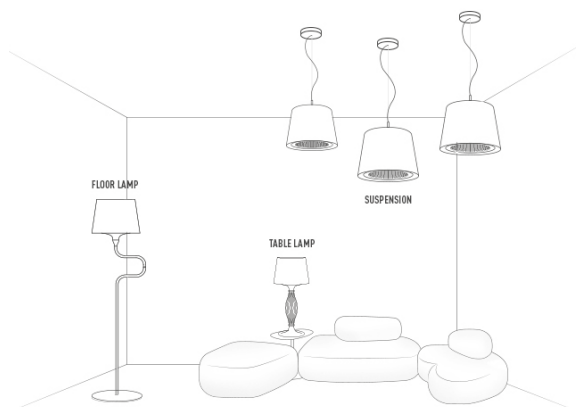

LIZA

design by Elisa Giovannoni

Compendium page 92

PRODOTTI	MISURE	COLORI	CODICE
<p>TABLE LAMP</p> <p>HAT BULB E27:  1 X 10W LED Filament</p> <p>BASE LED: 1,5W - 220V - 100 Lumen 2700 Kelvin (warm white) Made of: Lentiflex® or Pewterflex® / Polycarbonate With: Two positions light switch - Courtesy base LED Weight: net Kg 2,50 - gross Kg 4,60 Package: 38 x 39 x h80cm</p> <p>CE IP 20  </p>		<p><input type="checkbox"/> PRISMA</p> <p><input checked="" type="checkbox"/> PEWTER</p>	<p>LIZ86TAV0000LE000</p> <p>LIZ86TAV0000PE000</p>
<p>SUSPENSION</p> <p>Bulbs E27:  1 X 10W LED Filament</p> <p>Made of: Lentiflex® / Polycarbonate Weight: net Kg 2,00 - gross Kg 3,30 Package: 45 x 45 x h43cm</p> <p>CE IP 20  </p>	 <p><i>h1: maximum cable length</i></p>	<p><input type="checkbox"/> PRISMA</p>	<p>LIZ86SOS0000LE000</p>
<p>FLOOR LAMP</p> <p>Bulbs E27:  1 X 10W LED Filament</p> <p>Made of: Lentiflex® / Polycarbonate Weight: net Kg 11,6 - gross Kg 14,5 Package: A 4,5 kg 160 x 32 x h14cm B 8,0 kg 42 x 42 x h 6cm C 2,0 kg 45 x 45 x h43cm</p> <p>CE IP 20  </p>		<p><input type="checkbox"/> PRISMA</p>	<p>LIZ86PST0000LE000</p>

LIZA ENTIRE COLLECTION

ENERGY CLASS

 This luminaire contains built-in LED lamps and has sockets for bulbs of the energy classes:

The lamp can be changed in the luminaire.

SLAMP:

LIZA TABLE

874/2012

LED

 This luminaire is compatible with bulbs of the energy classes:

SLAMP:

LIZA

874/2012

LED