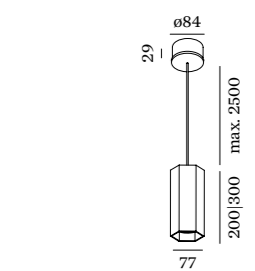

HEXO

CEILING SUSPENDED

2.0 | 3.0 LED

LED 6W | 220-240VAC | 50-60Hz
COB 3-step | incl. PS | phase-cut dim
aluminium powder coated
brushed

0.66 | 0.82kg | IP20 | 0.3° | 36°

2.0

| Color | CODE |
|-------|---------|
| Gold | 207364G |
| Black | 207364Q |
| White | 207364P |
| Grey | 207364B |

3.0

| Color | CODE |
|-------|---------|
| Gold | 207464G |
| Black | 207464Q |
| White | 207464P |
| Grey | 207464B |

Light Colour Selection

| Color | LUMEN | CRI | CODE |
|------------|-------|-----|------|
| 2700K | 420 | >90 | 3 |
| 3000K | 440 | >90 | 5 |
| 1800-2850K | 360 | >95 | 9 |

2.0 | 3.0 PAR16

PAR16 max.35W | GU10
100-240VAC | 50-60Hz
aluminium powder coated
brushed

0.58 | 0.74kg | IP20 | 0.9°

2.0

| Color | CODE |
|-------|----------|
| Gold | 207320G0 |
| Black | 207320Q0 |
| White | 207320P0 |
| Grey | 207320B0 |

3.0

| Color | CODE |
|-------|----------|
| Gold | 207420G0 |
| Black | 207420Q0 |
| White | 207420P0 |
| Grey | 207420B0 |

OPTIONAL

PAR16 LED GU10 7W
phase-cut dim

| Color | CODE |
|------------|----------|
| 2700K | 901228W2 |
| 3000K | 901228W4 |
| 1800-2850K | 901229S9 |