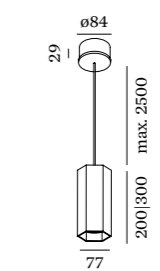

HEXO

CEILING SUSPENDED

2.0 | 3.0 LED

LED 6W | 220-240VAC | 50-60Hz
COB 3-step | incl. PS | phase-cut dim
aluminium powder coated
brushed

0.66 | 0.82kg | IP20 | 0.3° | 36°

2.0

| Color | CODE |
|-------|---------|
| Gold | 207364G |
| Black | 207364Q |
| White | 207364P |
| Grey | 207364B |

3.0

| Color | CODE |
|-------|---------|
| Gold | 207464G |
| Black | 207464Q |
| White | 207464P |
| Grey | 207464B |

Light Colour Selection

| Color | LUMEN | CRI | CODE |
|------------|-------|-----|------|
| 2700K | 420 | >90 | 3 |
| 3000K | 440 | >90 | 5 |
| 1800-2850K | 360 | >95 | 9 |

2.0 | 3.0 PAR16

PAR16 max.35W | GU10
100-240VAC | 50-60Hz
aluminium powder coated
brushed

0.58 | 0.74kg | IP20 | 0.9°

2.0

| Color | CODE |
|-------|----------|
| Gold | 207320G0 |
| Black | 207320Q0 |
| White | 207320P0 |
| Grey | 207320B0 |

3.0

| Color | CODE |
|-------|----------|
| Gold | 207420G0 |
| Black | 207420Q0 |
| White | 207420P0 |
| Grey | 207420B0 |

OPTIONAL

PAR16 LED GU10 7W
phase-cut dim

| Color | CODE |
|------------|----------|
| 2700K | 901228W2 |
| 3000K | 901228W4 |
| 1800-2850K | 901229S9 |