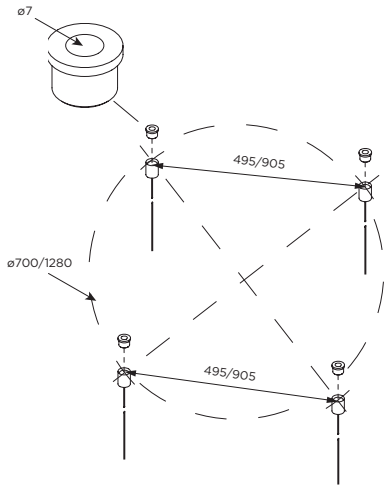

213285W

LIGHT COLOUR

3000K | >85CRI | 9900lm 4

4000K | >85CRI | 10400lm 6

OPTIONAL

suspension set 4.0m 90015114

DIMENSIONS

MOUNTING INSTRUCTION

GIGANT | MACBETH LED

28-03-2017

GIGANT 10.0

GIGANT 16.0

DETAILED MOUNTING INSTRUCTION

GIGANT 10.0:

The diffuser from GIGANT 10.0 is already provided with pre-drilled holes. Align the holes from the LED base plate with the pre-drilled holes in the diffuser and fix with self-tapping screws.

MACBETH | GIGANT LED

28-03-2017

1.0	
LED 42W 220-240VAC 50-60Hz PCB 3-step dali switch dim	
CE IP20 960° 0,5m	
white texture	212185W
LIGHT COLOUR	
3000K >85CRI 4500lm	4
4000K >85CRI 4800lm	6
OPTIONAL	
suspension set 4.0m	90015114

IP20 SELV       RoHS

DIMENSIONS

GIGANT 10.0 | MACBETH 1.0 DALI & SWITCH DIM

CIRCUIT DIAGRAM

220-240V
 0-50-60Hz

GIGANT 16.0 DALI & SWITCH DIM

CIRCUIT DIAGRAM

220-240V
 0-50-60Hz