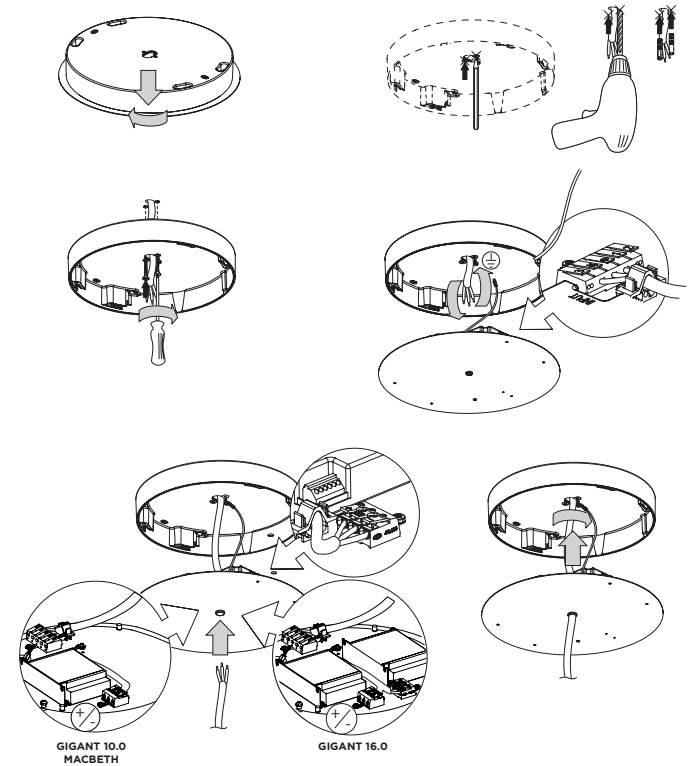

213285W

LIGHT COLOUR

3000K | >85CRI | 9900lm 4

4000K | >85CRI | 10400lm 6

OPTIONAL

suspension set 4.0m 90015114

DIMENSIONS

MOUNTING INSTRUCTION

GIGANT | MACBETH LED

28-03-2017

GIGANT 10.0

GIGANT 16.0

DETAILED MOUNTING INSTRUCTION

GIGANT 10.0:

The diffuser from GIGANT 10.0 is already provided with pre-drilled holes. Align the holes from the LED base plate with the pre-drilled holes in the diffuser and fix with self-tapping screws.

GIGANT 16.0:

The diffuser from GIGANT 16.0 is NOT provided with pre-drilled holes. Fix the LED base plate to the diffuser with self-tapping screws by screwing through the plastic material of the diffuser.

IP20 SELV       RoHS

DIMENSIONS

GIGANT 10.0 | MACBETH 1.0 DALI & SWITCH DIM

CIRCUIT DIAGRAM

220-240V
 0-50-60Hz

GIGANT 16.0 DALI & SWITCH DIM

CIRCUIT DIAGRAM

220-240V
 0-50-60Hz