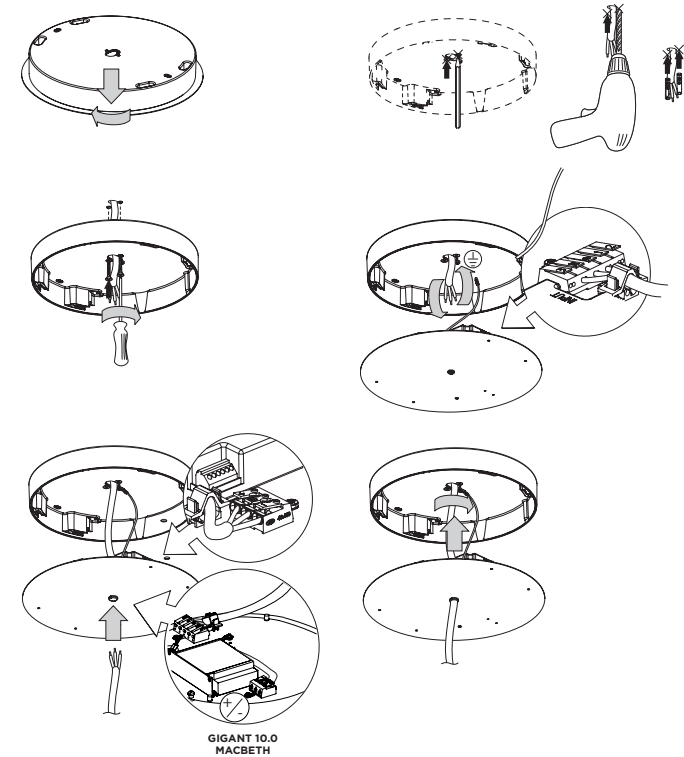

DIMENSIONS

MOUNTING INSTRUCTION