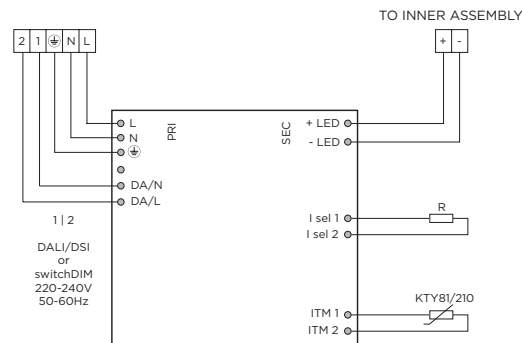

MACBETH | GIGANT LED

28-03-2017

1.0	
LED 42W 220-240VAC 50-60Hz PCB 3-step dali switch dim	
CE IP20 960° 0,5m	
white texture	212185W
LIGHT COLOUR	
3000K >85CRI 4500lm	4
4000K >85CRI 4800lm	6
OPTIONAL	
suspension set 4.0m	90015114

DIMENSIONS

MOUNTING INSTRUCTION

DIMMING

28-03-2017

TALEXX CONVERTER - ECO series
 max. 55W | 900-1750mA | constant current | DIM 1-100%
 DALI DEVICE type 6 | DSI | switchDIM
 suitable for emergency lighting units (EN50172)

IP20 SELV       RoHS

DIMENSIONS

GIGANT 10.0 | MACBETH 1.0 DALI & SWITCH DIM

CIRCUIT DIAGRAM

220-240V
 0-50-60Hz

GIGANT 16.0 DALI & SWITCH DIM

CIRCUIT DIAGRAM

220-240V
 0-50-60Hz