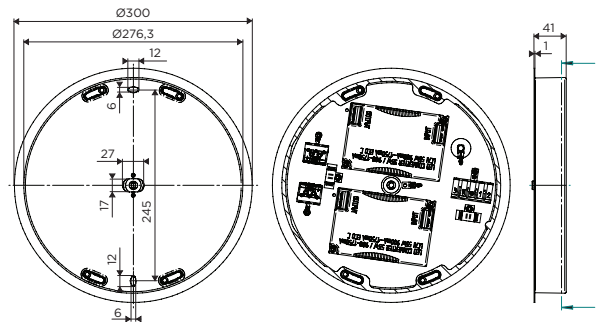

213285W

LIGHT COLOUR

3000K | >85CRI | 9900lm 4

4000K | >85CRI | 10400lm 6

OPTIONAL

suspension set 4.0m 90015114

DIMENSIONS

MOUNTING INSTRUCTION

GIGANT | MACBETH LED

28-03-2017

GIGANT 10.0

GIGANT 16.0

DETAILED MOUNTING INSTRUCTION

GIGANT 10.0:

The diffuser from GIGANT 10.0 is already provided with pre-drilled holes. Align the holes from the LED base plate with the pre-drilled holes in the diffuser and fix with self-tapping screws.

MACBETH | GIGANT LED

28-03-2017

1.0	
LED 42W 220-240VAC 50-60Hz PCB 3-step dali switch dim	
CE IP20 960° 0,5m	
white texture	212185W
LIGHT COLOUR	
3000K >85CRI 4500lm	4
4000K >85CRI 4800lm	6
OPTIONAL	
suspension set 4.0m	90015114

IP20 SELV       RoHS

DIMENSIONS

GIGANT 10.0 | MACBETH 1.0 DALI & SWITCH DIM

CIRCUIT DIAGRAM

220-240V
 0-50-60Hz

GIGANT 16.0 DALI & SWITCH DIM

CIRCUIT DIAGRAM

220-240V
 0-50-60Hz