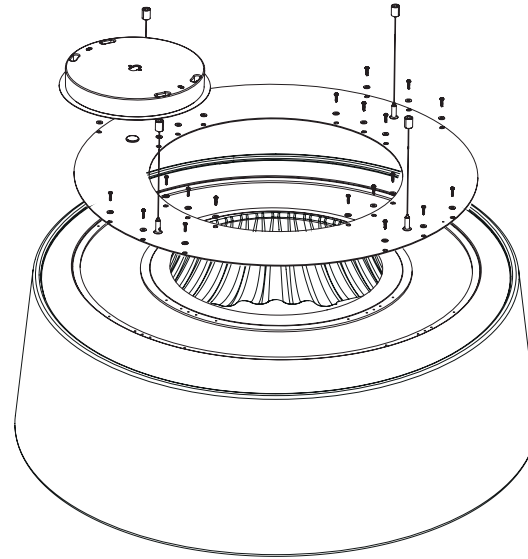

GIGANT | MACBETH LED

28-03-2017

GIGANT 10.0

GIGANT 16.0

DETAILED MOUNTING INSTRUCTION

GIGANT 10.0:

The diffuser from GIGANT 10.0 is already provided with pre-drilled holes. Align the holes from the LED base plate with the pre-drilled holes in the diffuser and fix with self-tapping screws.

GIGANT 16.0:

The diffuser from GIGANT 16.0 is NOT provided with pre-drilled holes. Fix the LED base plate to the diffuser with self-tapping screws by screwing through the plastic material of the diffuser.

MACBETH | GIGANT LED

28-03-2017

1.0	
LED 42W 220-240VAC 50-60Hz PCB 3-step dali switch dim	
CE IP20 960° 0,5m	
white texture	212185W
LIGHT COLOUR	
3000K >85CRI 4500lm	4
4000K >85CRI 4800lm	6
OPTIONAL	
suspension set 4.0m	90015114

IP20 SELV       RoHS

DIMENSIONS

GIGANT 10.0 | MACBETH 1.0 DALI & SWITCH DIM

CIRCUIT DIAGRAM

220-240V
 0-50-60Hz

GIGANT 16.0 DALI & SWITCH DIM

CIRCUIT DIAGRAM

220-240V
 0-50-60Hz