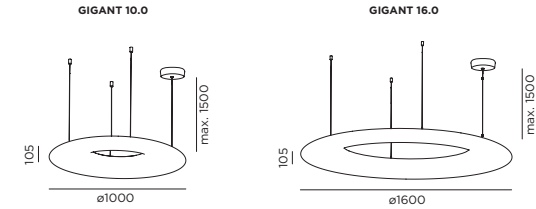

GIGANT | MACBETH LED

28-03-2017

10.0

LED 42W | 220-240VAC | 50-60Hz | PCB 3-step | dali switch dim

CE IP20 960°C 0,3m P

white texture

213185W

LIGHT COLOUR

213285W

LIGHT COLOUR

3000K | >85CRI | 9900lm 4

4000K | >85CRI | 10400lm 6

OPTIONAL

suspension set 4.0m 90015114

DIMENSIONS

MOUNTING INSTRUCTION

MACBETH | GIGANT LED

28-03-2017

1.0	
LED 42W 220-240VAC 50-60Hz PCB 3-step dali switch dim	
CE IP20 960° 0,5m	
white texture	212185W
LIGHT COLOUR	
3000K >85CRI 4500lm	4
4000K >85CRI 4800lm	6
OPTIONAL	
suspension set 4.0m	90015114

IP20 SELV       RoHS

DIMENSIONS

GIGANT 10.0 | MACBETH 1.0 DALI & SWITCH DIM

CIRCUIT DIAGRAM

220-240V
 0-50-60Hz

GIGANT 16.0 DALI & SWITCH DIM

CIRCUIT DIAGRAM

220-240V
 0-50-60Hz