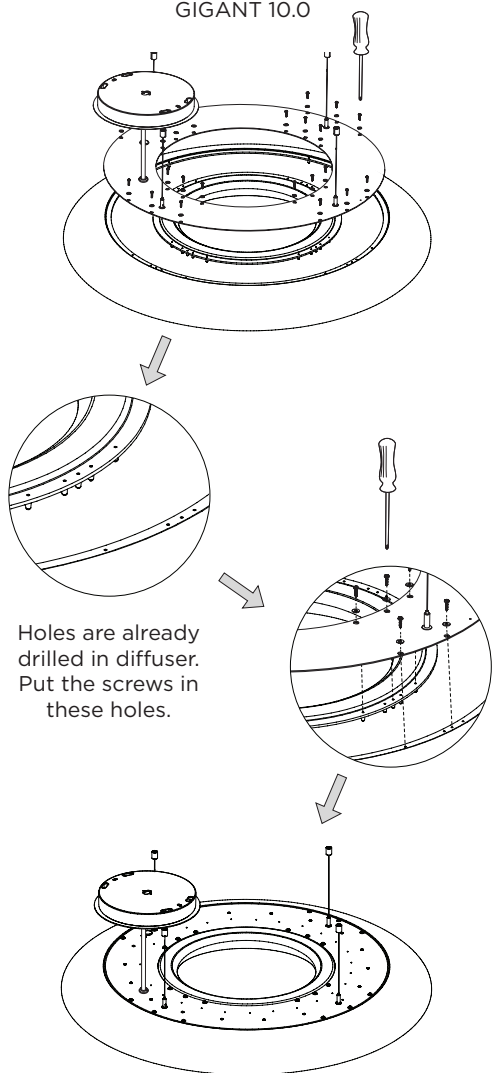

213285W

LIGHT COLOUR

3000K | >85CRI | 9900lm 4

4000K | >85CRI | 10400lm 6

OPTIONAL

suspension set 4.0m 90015114

DIMENSIONS

MOUNTING INSTRUCTION

GIGANT | MACBETH LED

28-03-2017

GIGANT 10.0

GIGANT 16.0

DETAILED MOUNTING INSTRUCTION

GIGANT 10.0:

The diffuser from GIGANT 10.0 is already provided with pre-drilled holes. Align the holes from the LED base plate with the pre-drilled holes in the diffuser and fix with self-tapping screws.

MACBETH | GIGANT LED

28-03-2017

1.0	
LED 42W 220-240VAC 50-60Hz PCB 3-step dali switch dim	
CE IP20 960° 0,5m	
white texture	212185W
LIGHT COLOUR	
3000K >85CRI 4500lm	4
4000K >85CRI 4800lm	6
OPTIONAL	
suspension set 4.0m	90015114

IP20 SELV       RoHS

DIMENSIONS

GIGANT 10.0 | MACBETH 1.0 DALI & SWITCH DIM

CIRCUIT DIAGRAM

220-240V
 0-50-60Hz

GIGANT 16.0 DALI & SWITCH DIM

CIRCUIT DIAGRAM

220-240V
 0-50-60Hz