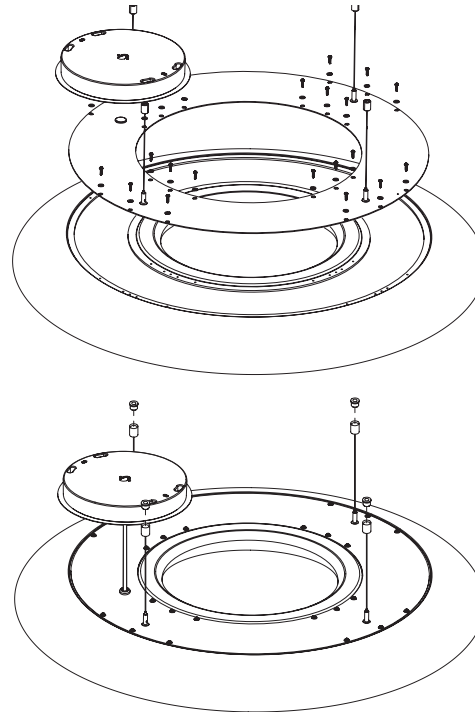

213285W

LIGHT COLOUR

3000K | >85CRI | 9900lm 4

4000K | >85CRI | 10400lm 6

OPTIONAL

suspension set 4.0m 90015114

DIMENSIONS

MOUNTING INSTRUCTION

GIGANT | MACBETH LED

28-03-2017

GIGANT 10.0

GIGANT 16.0

DETAILED MOUNTING INSTRUCTION

GIGANT 10.0:

The diffuser from GIGANT 10.0 is already provided with pre-drilled holes. Align the holes from the LED base plate with the pre-drilled holes in the diffuser and fix with self-tapping screws.

MACBETH | GIGANT LED

28-03-2017

1.0	
LED 42W 220-240VAC 50-60Hz PCB 3-step dali switch dim	
CE IP20 960° 0,5m	
white texture	212185W
LIGHT COLOUR	
3000K >85CRI 4500lm	4
4000K >85CRI 4800lm	6
OPTIONAL	
suspension set 4.0m	90015114

IP20 SELV       RoHS

DIMENSIONS

GIGANT 10.0 | MACBETH 1.0 DALI & SWITCH DIM

CIRCUIT DIAGRAM

220-240V
 0-50-60Hz

GIGANT 16.0 DALI & SWITCH DIM

CIRCUIT DIAGRAM

220-240V
 0-50-60Hz