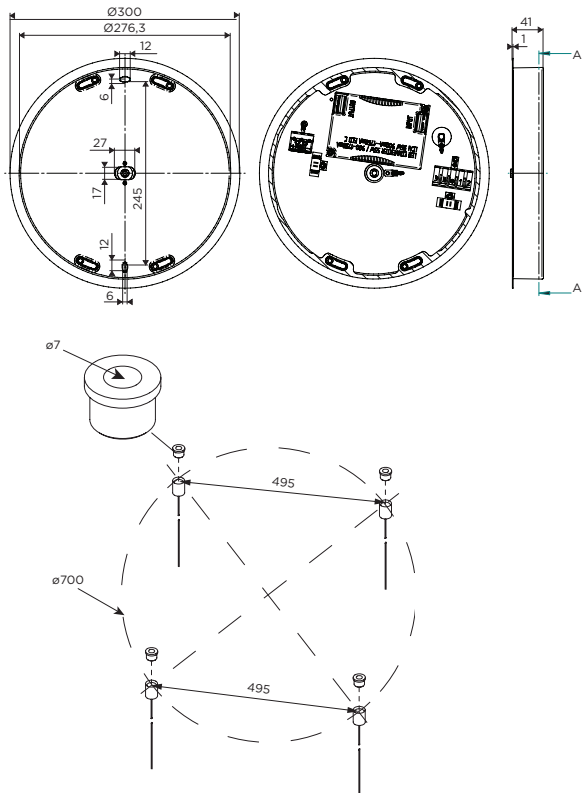

GIGANT | MACBETH LED

28-03-2017

GIGANT 10.0

GIGANT 16.0

DETAILED MOUNTING INSTRUCTION

GIGANT 10.0:

The diffuser from GIGANT 10.0 is already provided with pre-drilled holes. Align the holes from the LED base plate with the pre-drilled holes in the diffuser and fix with self-tapping screws.

GIGANT 16.0:

The diffuser from GIGANT 16.0 is NOT provided with pre-drilled holes. Fix the LED base plate to the diffuser with self-tapping screws by screwing through the plastic material of the diffuser.

MACBETH | GIGANT LED

28-03-2017

1.0	
LED 42W 220-240VAC 50-60Hz PCB 3-step dali switch dim	
CE IP20 960° 0,5m	
white texture	212185W
LIGHT COLOUR	
3000K >85CRI 4500lm	4
4000K >85CRI 4800lm	6
OPTIONAL	
suspension set 4.0m	90015114

IP20 SELV       RoHS

DIMENSIONS

GIGANT 10.0 | MACBETH 1.0 DALI & SWITCH DIM

CIRCUIT DIAGRAM

220-240V
 0-50-60Hz

GIGANT 16.0 DALI & SWITCH DIM

CIRCUIT DIAGRAM

220-240V
 0-50-60Hz