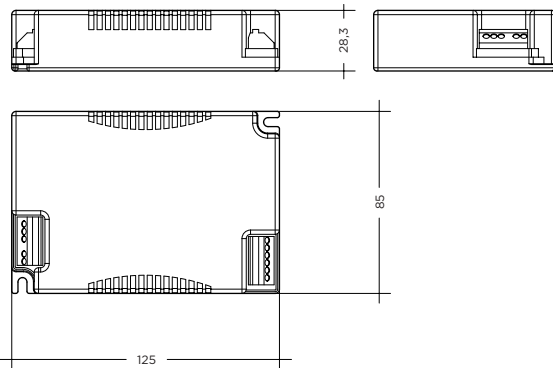

DIMENSIONS

MOUNTING INSTRUCTION

DIMMING

28-03-2017

TALEXX CONVERTER - ECO series
 max. 55W | 900-1750mA | constant current | DIM 1-100%
 DALI DEVICE type 6 | DSI | switchDIM
 suitable for emergency lighting units (EN50172)

IP20 SELV       RoHS

DIMENSIONS

GIGANT 10.0 | MACBETH 1.0 DALI & SWITCH DIM

CIRCUIT DIAGRAM

220-240V
 0-50-60Hz

GIGANT 16.0 DALI & SWITCH DIM

CIRCUIT DIAGRAM

220-240V
 0-50-60Hz