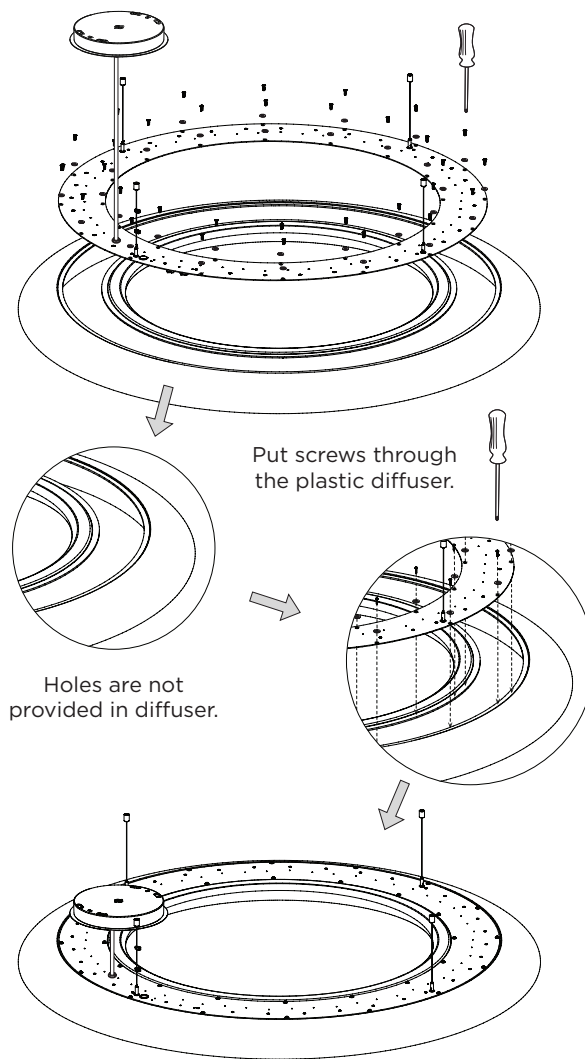

GIGANT | MACBETH LED

28-03-2017

GIGANT 10.0

GIGANT 16.0

DETAILED MOUNTING INSTRUCTION

GIGANT 10.0:

The diffuser from GIGANT 10.0 is already provided with pre-drilled holes. Align the holes from the LED base plate with the pre-drilled holes in the diffuser and fix with self-tapping screws.