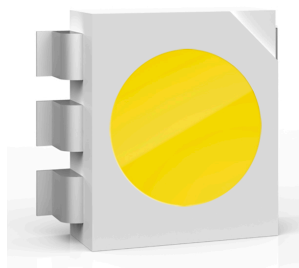

FLOS

AIM SMALL

Mounting	Pendant
Type of ceiling pendant	Suspension cable
Lamps description	1 MULTICHIP LED 2700K 1020lm CRI90 - 12W
Environment	Indoor
Finish	Anodized brown, White, Black
Technical description	Suspended light fitting. Body in varnished aluminium sheet, shade in photo-etched optical polycarbonate. Internal reflector in photo-etched PC. Directionable body. Powered directly from mains. The cable has a useful length of 9 metres and thus the lamp can be suspended 3 metres from the ceiling. Wall plug version and dimmer/switch on cable.

Suspended light fitting.

● F0097009	White
● F0097030	Black
● F0097026	Anodized brown

DIMENSIONS

CERTIFICATIONS

IP
20

AIM SMALL . Lamps

MULTICHIP LED 2700K
1020lm CRI 90 12W

Lamp wattage: