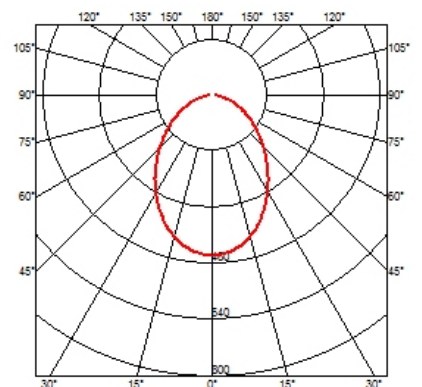

Suspended light fitting.

● F0097009	White
● F0097030	Black
● F0097026	Anodized brown

DIMENSIONS

CERTIFICATIONS

IP
20

AIM SMALL . Lamps

MULTICHIP LED 2700K
1020lm CRI 90 12W

Lamp wattage: