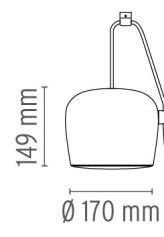

FLOS

AIM SMALL

Mounting	Pendant
Type of ceiling pendant	Suspension cable
Lamps description	1 MULTICHIP LED 2700K 1020lm CRI90 - 12W
Environment	Indoor
Finish	Anodized brown, White, Black
Technical description	Suspended light fitting. Body in varnished aluminium sheet, shade in photo-etched optical polycarbonate. Internal reflector in photo-etched PC. Directionable body. Powered directly from mains. The cable has a useful length of 9 metres and thus the lamp can be suspended 3 metres from the ceiling. Wall plug version and dimmer/switch on cable.

ELECTRICAL

Emergency	Without
------------------	---------

PHYSICAL

Supply	Wall plug
Cord length (mm)	9000/3000
Construction material	Aluminum, Polycarbonate
Weight (kg)	1.9

AIM SMALL

designed by R. & E. Bouroullec

LED

AIM SMALL

designed by R. & E. Bouroullec

Suspended light fitting.

-  F0097009 White
-  F0097030 Black
-  F0097026 Anodized brown

DIMENSIONS

CERTIFICATIONS