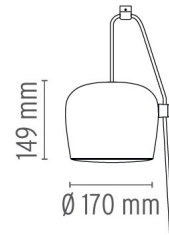

FLOS

AIM SMALL

Mounting	Pendant
Type of ceiling pendant	Suspension cable
Lamps description	1 MULTICHIP LED 2700K 1020lm CRI90 - 12W
Environment	Indoor
Finish	Anodized brown, White, Black
Technical description	Suspended light fitting. Body in varnished aluminium sheet, shade in photo-etched optical polycarbonate. Internal reflector in photo-etched PC. Directionable body. Powered directly from mains. The cable has a useful length of 9 metres and thus the lamp can be suspended 3 metres from the ceiling. Wall plug version and dimmer/switch on cable.

ELECTRICAL

Emergency	Without
------------------	---------

PHYSICAL

Supply	Wall plug
Cord length (mm)	9000/3000
Construction material	Aluminum, Polycarbonate
Weight (kg)	1.9

AIM SMALL

designed by R. & E. Bouroullec

Suspended light fitting.

● F0097009	White
● F0097030	Black
● F0097026	Anodized brown

DIMENSIONS

CERTIFICATIONS

IP
20

AIM SMALL . Lamps

MULTICHIP LED 2700K
1020lm CRI 90 12W

Lamp wattage: