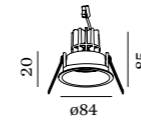

DEEP

CEILING RECESSED

1.0 LED

LED 7/10W | 350-500mA | 18Vf
COB 3-step | excl. power supply
aluminium powder coated

0.31kg IP20 0.3+D P 36°

76 90 4-30

	CODE
	112161W_
	112161S_
	112161B_

blade springs 78

	CODE
	112161W_C
	112161B_C

Light Colour Selection

	LUMEN	CRI	CODE
2700K	420-590	>90	3
3000K	470-640	>90	5
4000K	490-660	>90	6
1800-2850K	320-440	>95	9

ALWAYS USE

power supply

	CODE
350mA 10W	90223401
500mA 10W	90214404
500mA 15W dim	90224501