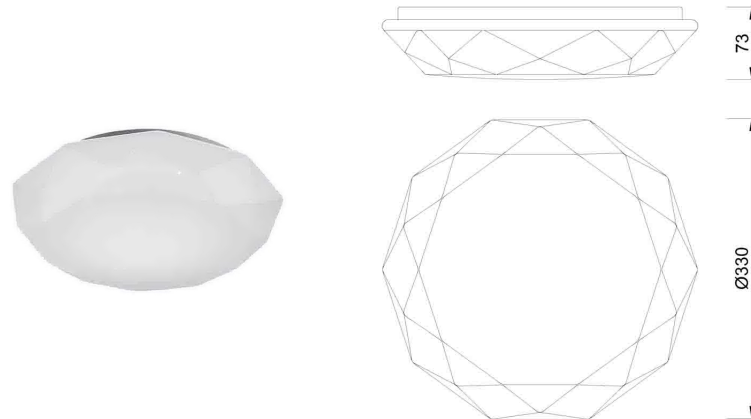

Collection: DIAMANTE SMART
Family: DIAMANTE SMART

Reference: 5975
Date: 19/03/1905

MAIN DATA		SIZES	
Category:	Decorative Indoor	Height (h):	7.3 cm
Tipology:	Ceiling Lamp	Diameter (ø):	33 cm
Description:	Ceiling Lamp LED 40W 3000K-5000K	Width (l):	
Finish:	White	Depth (w):	
Material:	Steel / Acrylic		
EAN:	8435153259753		

LOGISTIC

Total box per item:	1	Master carton qty:	10 units	INDIV.	MASTER	
	Box 1	Master carton CBM:	0,129 m ³	Gross weight:	0,00 kg	0,00 kg
CBM Ind. Box:	0,028 m ³	Master carton:	77 * 42.5 * 39.5 cm	Nett weight:	0,00 kg	0,00 kg
Box height (h):	48 cm	Inner box qty:				
Box width (l):	12 cm					
Box depth (w):	48 cm					