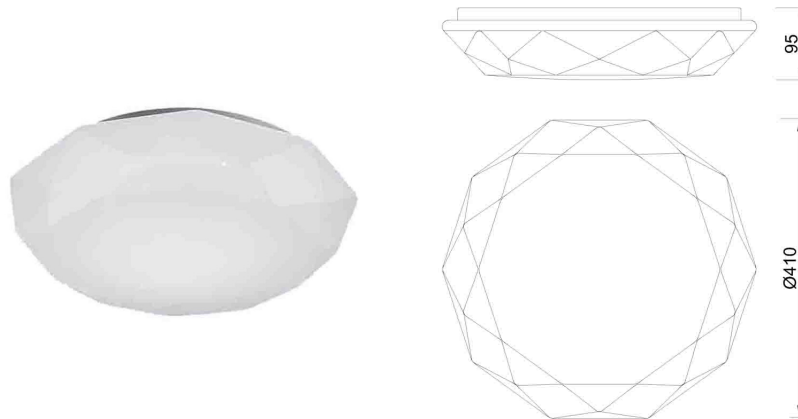

Collection: DIAMANTE SMART
 Family: DIAMANTE SMART

Reference: 5974
 Date: 19/03/1905

MAIN DATA		SIZES	
Category:	Decorative Indoor	Height (h):	9.5 cm
Tipology:	Ceiling Lamp	Diameter (ø):	41 cm
Description:	Ceiling Lamp LED 56W 3000K-5000K	Width (l):	
Finish:	White	Depth (w):	
Material:	Steel / Acrylic		
EAN:	8435153259746		