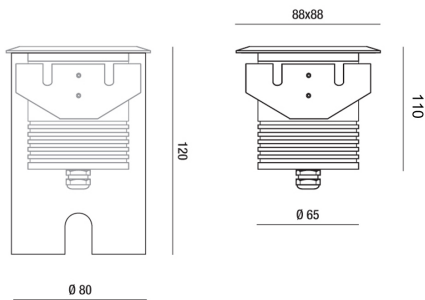

Data sheet

Apache COB / 6732-05-414

Drive-over spot light. Application with outer casing. Outer casing included.
 Stainless steel frame AISI 316.

Material	Stainless steel AISI 316
Color	Stainless steel
LED temperature color	Daylight white
Flux	300 lm
LED characteristics	COB
Type of cooling	Passive
Led efficiency	110lm/W@85°C
Led number	1
Optics	35°
Power supply	220-240V AC
Total absorbed power	3W
Energy class	LED-A+
IP	IP67
Class	Class 1
Dimensions	H: 120 W: 88 D: 88 mm.
Box dimensions	H: 170 W: 125 D: 120 mm.
Hole diameter	80 mm.
Net weight	0,58 Kg.
Gross weight	0,67 Kg.
Warranty type	Warranty B
Driver	Driver Included
Bar code	8019282068396