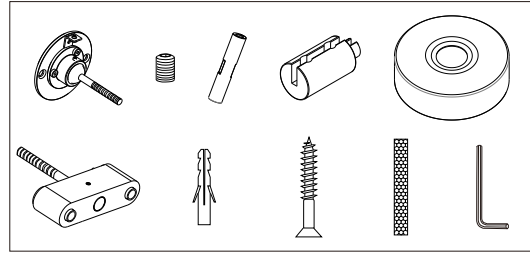

Paulmann

Safety Instructions

1, 2, 3, 4, 5, 6, 7, 8, 12, 15, 16, 17, 18, 19, 20, 24, 28, 33, 34

Info

www.paulmann.com

Paulmann Licht GmbH
Quezinger Feld 2
31832 Springe
Germany

www.paulmann.com

Art.-Nr.: 941.61

(+MA326) PSU 11/17

1X12m

1X

Incl.