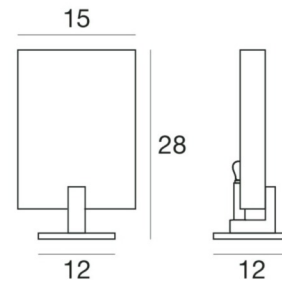

Table Lamps | 220-240 V | 1xE14  
**90192**

Technical data	
Collection	linealight
Installation position	Floor
Installation environment	Indoor
Lamp cap	1 x E14 Max 46W
Frequency	50-60 Hz
Optic	Diffused
Light emission direction	frontal
Safety class	2
IP	IP20
Glow wire test	850°
Direct mounting on normally flammable surfaces	Yes
CE	Yes
ETL	No
Emergency mode	No
Directional	No
Tilting	No
Walk-over	No
Drive-over	No
Cable included	No
Resin potting	No

The device body is made of wood and features a white finish, processed by means of coating; the diffuser is made of glass with a sandblasting treatment; the mounting frame is made of iron, with a chrome finish, processed by means of electroplating. The ingress protection degree is IP20; the total weight is of 1.100 kg.