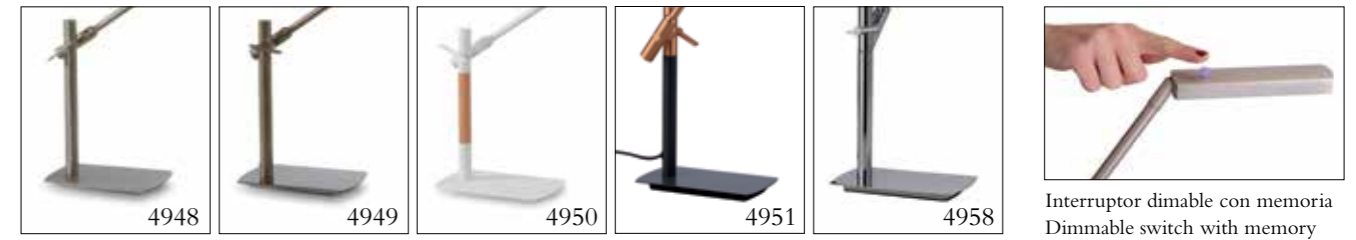

4948 LED 1x7W 3000K 600lm - 220/240V Níquel satinado - Satin nickel 4949 LED 1x7W 3000K 600lm - 220/240V Cuero - Antique brass 4950 LED 1x7W 3000K 600lm - 220/240V Metal blanco - White metal Madera - Wood	4951 LED 1x7W 3000K 600lm - 220/240V Cobre - Copper Antracita - Anthracite 4958 LED 1x7W 3000K 600lm - 220/240V Cromo - Chrome	IP20 15m CE DIMMER