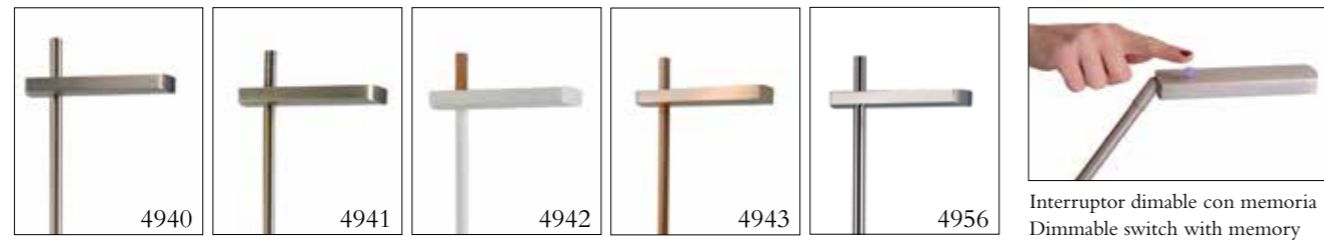

4940 LED 28W 3000K 2700lm - 220/240V Arriba-Up 1x21W Bajo-Down 1x7W Níquel satinado - Satin nickel 4941 LED 28W 3000K 2700lm - 220/240V Arriba-Up 1x21W Bajo-Down 1x7W Cuero - Antique brass 4942 LED 28W 3000K 2700lm - 220/240V Arriba-Up 1x21W Bajo-Down 1x7W Metal blanco - White metal Madera - Wood	4943 LED 28W 3000K 2700lm - 220/240V Arriba-Up 1x21W Bajo-Down 1x7W Cobre - Copper Antracita - Anthracite 4956 LED 28W 3000K 2700lm - 220/240V Arriba-Up 1x21W Bajo-Down 1x7W Cromo - Chrome	IP20 15m CE DIMMER