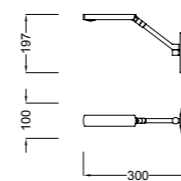

4948 LED 1x7W 3000K 600lm - 220/240V Níquel satinado - Satin nickel 4949 LED 1x7W 3000K 600lm - 220/240V Cuero - Antique brass 4950 LED 1x7W 3000K 600lm - 220/240V Metal blanco - White metal Madera - Wood	4951 LED 1x7W 3000K 600lm - 220/240V Cobre - Copper Antracita - Anthracite 4958 LED 1x7W 3000K 600lm - 220/240V Cromo - Chrome	IP20 15m CE DIMMER