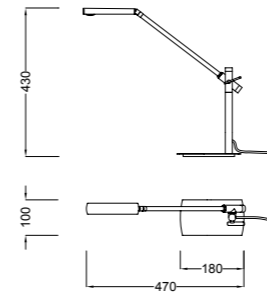

4944 LED 1x7W 3000K 600lm - 220/240V Níquel satinado - Satin nickel 4945 LED 1x7W 3000K 600lm - 220/240V Cuero - Antique brass 4946 LED 1x7W 3000K 600lm - 220/240V Metal blanco - White metal Madera - Wood	4947 LED 1x7W 3000K 600lm - 220/240V Cobre - Copper Antracita - Anthracite 4957 LED 1x7W 3000K 600lm - 220/240V Cromo - Chrome	IP20 15m CE DIMMER