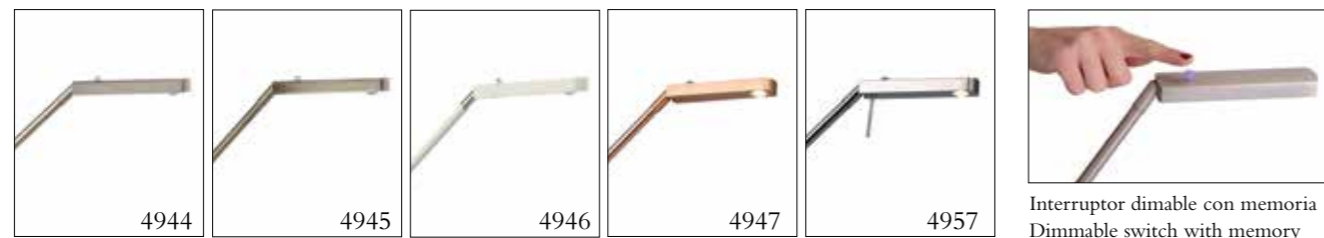

4944 LED 1x7W 3000K 600lm - 220/240V Níquel satinado - Satin nickel 4945 LED 1x7W 3000K 600lm - 220/240V Cuero - Antique brass 4946 LED 1x7W 3000K 600lm - 220/240V Metal blanco - White metal Madera - Wood	4947 LED 1x7W 3000K 600lm - 220/240V Cobre - Copper Antracita - Anthracite 4957 LED 1x7W 3000K 600lm - 220/240V Cromo - Chrome	IP20 15m CE DIMMER