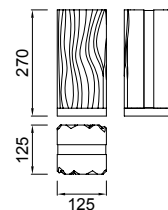

5046_Sobremesa - Table Lamp

LED 8W 3000K 720lm - 100/240V

Cromo - Chrome

Difusor Acrílico - Acrylic Diffuser