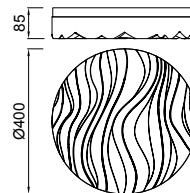

Ref.5042

LED 24W 3000K 2160lm - 100/240V

Blanco - White

Difusor Acrílico - Acrylic Diffuser

[50]