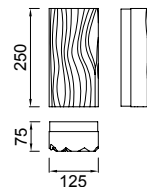

## 5047\_Aplique - Wall Lamp

LED 12W 3000K 1080lm - 100/240V

Cromo - Chrome

Difusor Acrílico - Acrylic Diffuser