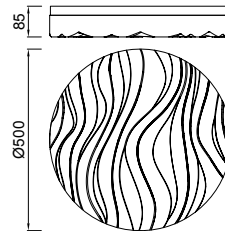

## 5040/5041/5042\_Plafón - Ceiling Lamp

Ref.5040

Ref.5040

LED 45W 3000K 4050lm - 100/240V

Blanco - White

Difusor Acrílico - Acrylic Diffuser

Ref.5041

Ref.5041