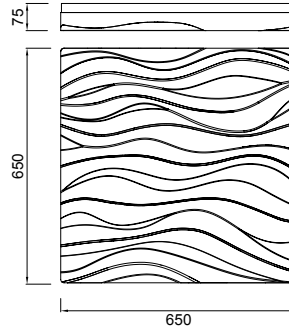

LED 45W 3000K 4050lm - 100/240V

Blanco - White

Difusor Acrílico - Acrylic Diffuser