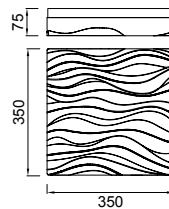

LED 24W 3000K 2160lm - 100/240V

Blanco - White

Difusor Acrílico - Acrylic Diffuser

[51]