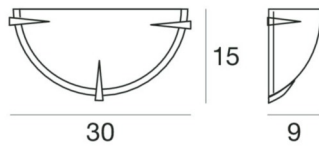

Wall Lights | 220-240 V | 1xE27
73668

Technical data	
Collection	linealight
Installation position	Wall lights
Installation environment	Indoor
Lamp cap	1 x E27 Max 46W
Frequency	50-60 Hz
Optic	Diffused
Light emission direction	frontal
Safety class	1
IP	IP20
Glow wire test	850°
Direct mounting on normally flammable surfaces	Yes
CE	Yes
ETL	No
Induzione	No
Emergency mode	No
Directional	No
Tilting	No
Walk-over	No
Drive-over	No
Cable included	No
Resin potting	No

The diffuser is made of glass with a silk-screening treatment; the mounting frame is made of iron, with a white finish, processed by means of coating. The ingress protection degree is IP20; the total weight is of 0.510 kg.