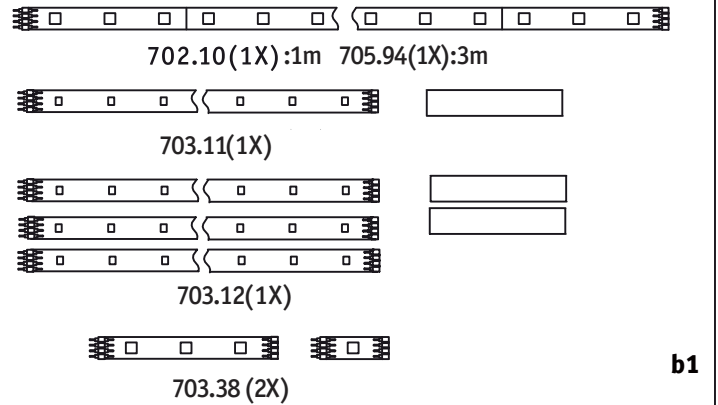

Safety Instructions

0, 1, 6, 8, 11, 12, 15,
22, 23, 25, 28

+49 (0) 5041 998 389

Mon. - Do. 7⁰⁰ - 20⁰⁰

Fr. 7⁰⁰ - 17⁰⁰

Paulmann Licht GmbH
31832 Springe / Germany
www.paulmann.com

Art.-Nr.:
701.96/97/98 702.05/
06/07/08/09/10/11/52
53/54/55/56/57/703.09/
10/11/12/17/18/20/21
32/33/36/37/38 704.07
/08/31/36/62/82/83/84
/85 705.02/03/04/05/
06/07/92/93/94
(+MA 173)
POW 12/14