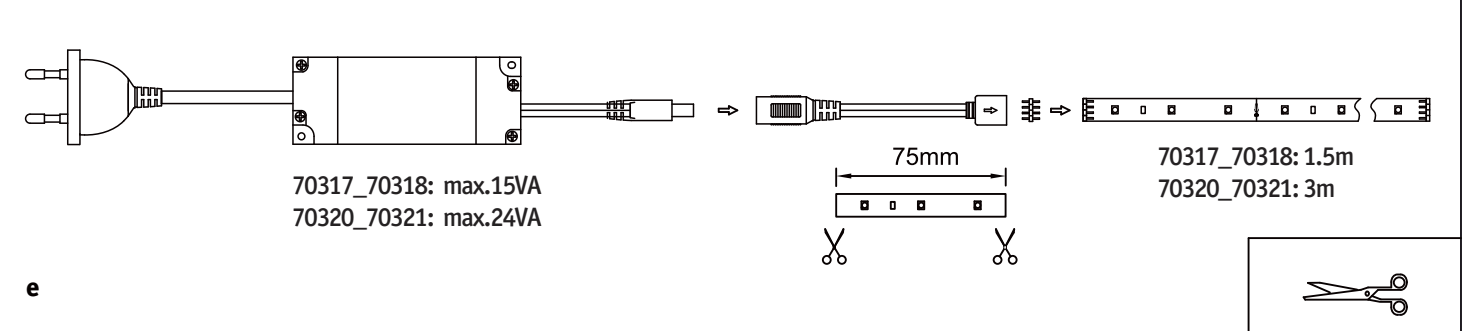

Safety Instructions

0, 1, 6, 8, 11, 12, 15,
22, 23, 25, 28

+49 (0) 5041 998 389

Mon. - Do. 7⁰⁰ - 20⁰⁰

Fr. 7⁰⁰ - 17⁰⁰

Paulmann Licht GmbH
31832 Springe / Germany
www.paulmann.com

Art.-Nr.:
701.96/97/98 702.05/
06/07/08/09/10/11/52
53/54/55/56/57/703.09/
10/11/12/17/18/20/21
32/33/36/37/38 704.07
/08/31/36/62/82/83/84
/85 705.02/03/04/05/
06/07/92/93/94
(+MA 173)
POW 12/14