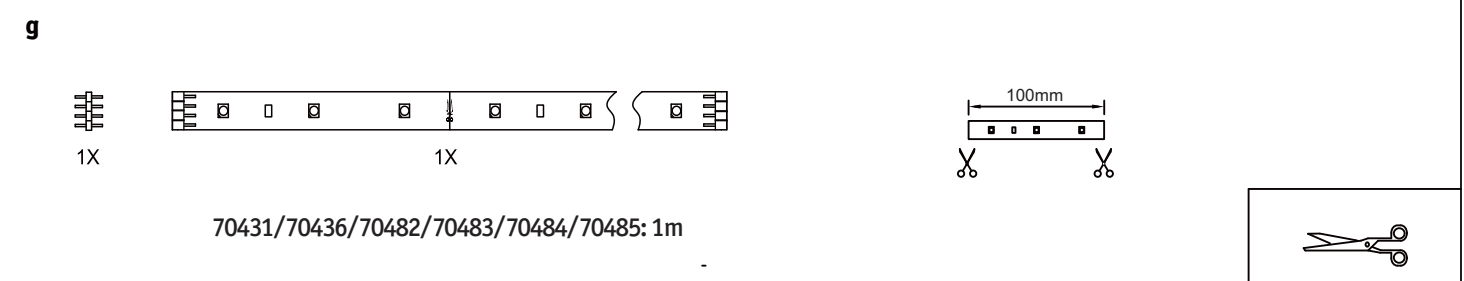

Safety Instructions

0, 1, 6, 8, 11, 12, 15,
22, 23, 25, 28

+49 (0) 5041 998 389

Mon. - Do. 7⁰⁰ - 20⁰⁰

Fr. 7⁰⁰ - 17⁰⁰

Paulmann Licht GmbH
31832 Springe / Germany
www.paulmann.com

Art.-Nr.:
701.96/97/98 702.05/
06/07/08/09/10/11/52
53/54/55/56/57/703.09/
10/11/12/17/18/20/21
32/33/36/37/38 704.07
/08/31/36/62/82/83/84
/85 705.02/03/04/05/
06/07/92/93/94
(+MA 173)
POW 12/14