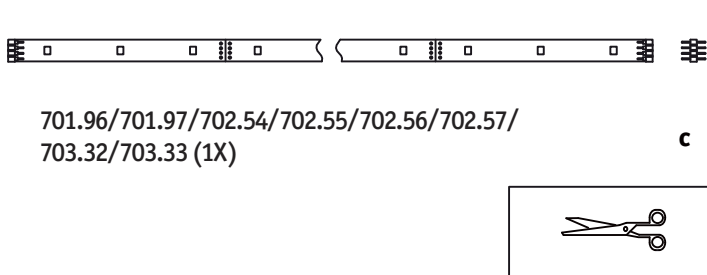

Safety Instructions

0, 1, 6, 8, 11, 12, 15,
22, 23, 25, 28

+49 (0) 5041 998 389

Mon. - Do. 7⁰⁰ - 20⁰⁰

Fr. 7⁰⁰ - 17⁰⁰

Paulmann Licht GmbH
31832 Springe / Germany
www.paulmann.com

Art.-Nr.:
701.96/97/98 702.05/
06/07/08/09/10/11/52
53/54/55/56/57/703.09/
10/11/12/17/18/20/21
32/33/36/37/38 704.07
/08/31/36/62/82/83/84
/85 705.02/03/04/05/
06/07/92/93/94
(+MA 173)
POW 12/14