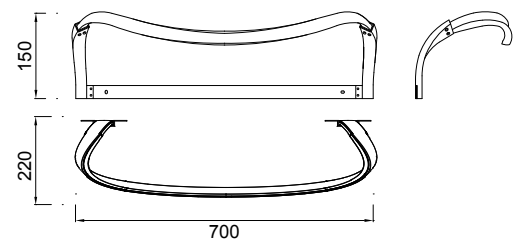

LED 12W 4000K 950lm - 100/240V

Plata - Silver

Cromo - Chrome

Difusor Acrílico - Acrylic Diffuser