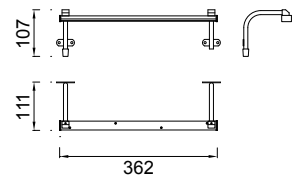

LED 6W 4000K 420lm - 100/240V

Plata - Silver

Cromo - Chrome

Difusor Acrílico - Acrylic Diffuser