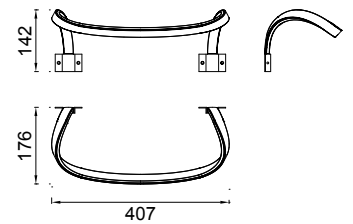

LED 12W 4000K 840lm - 100/240V

Plata - Silver

Cromo - Chrome

Difusor Acrílico - Acrylic Diffuser