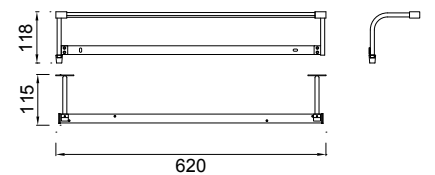

LED 10W 4000K 850lm - 100/240V

Plata - Silver

Cromo - Chrome

Difusor Acrílico - Acrylic Diffuser