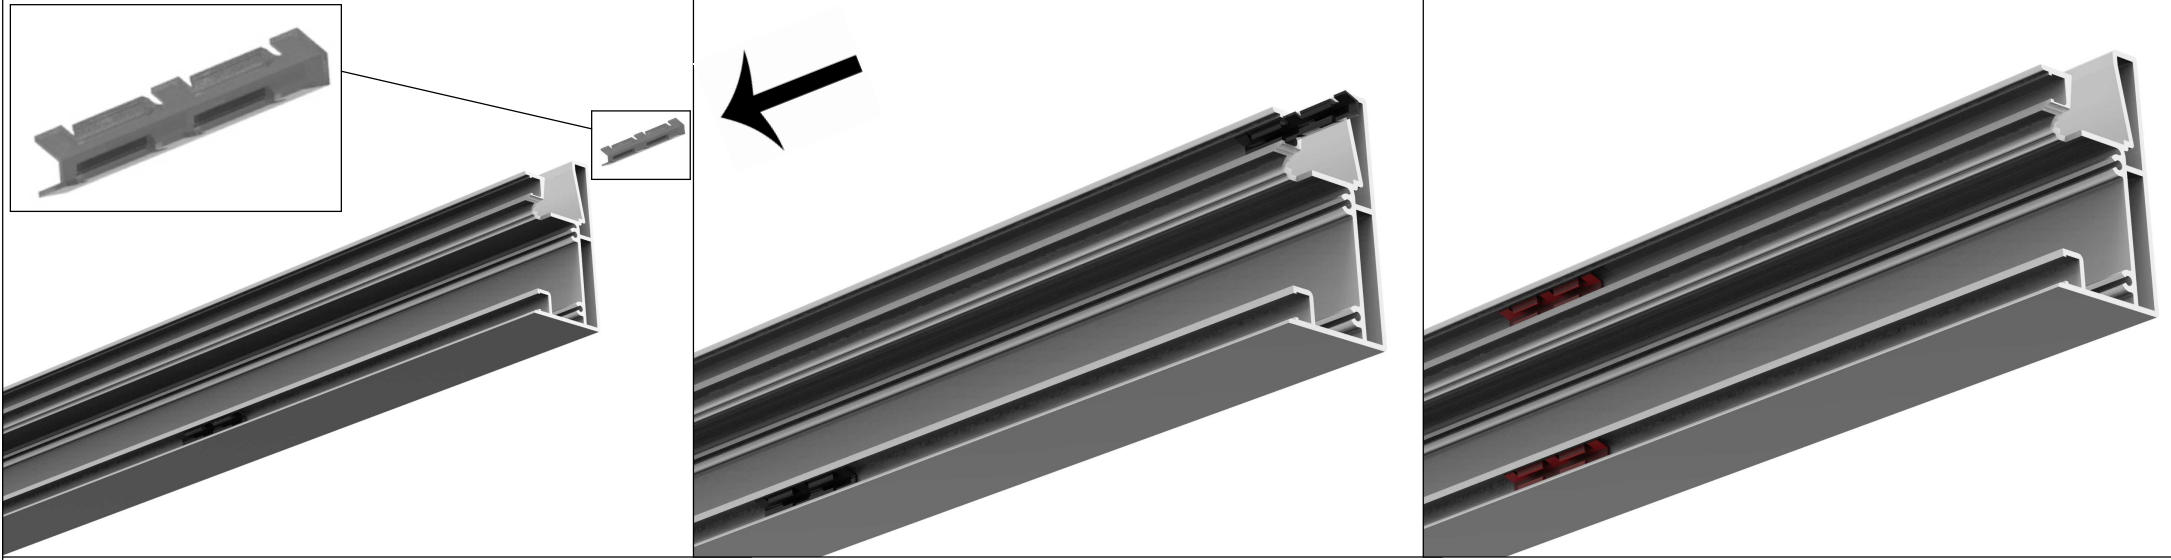

Q1464

Tràddel
architectural lighting

FYLO+ SURFACE