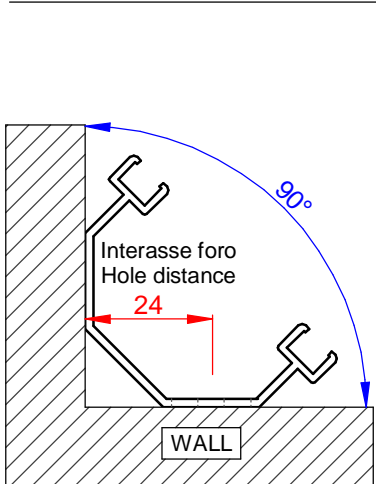

Q1464

Tràddel
architectural lighting

FYLO+ SURFACE