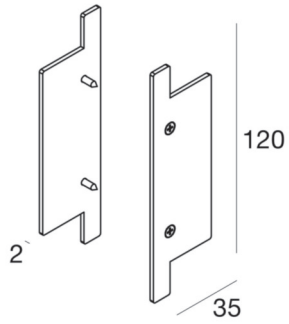

Tappo | FYLO KIT TAPPI X ART. 65015/65016
65011

Technical data	
Code	65011
Accessory type	Tappo

Finishing	
Material	Aluminium
Processing	Coating