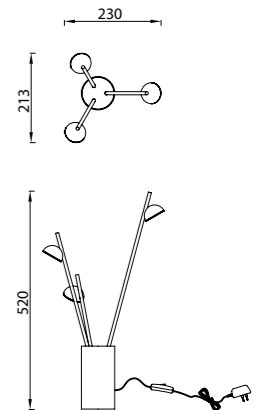

Sobremesa - Table Lamp
Blanco - White

6267
LED 9W 3000K -495 lm