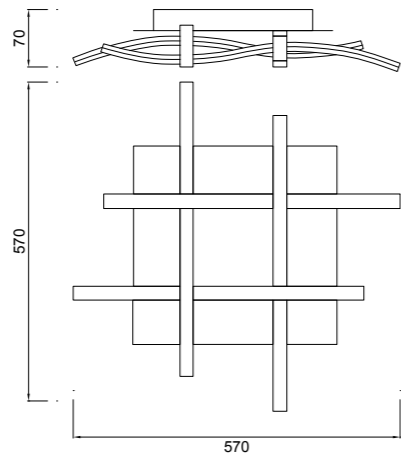

- LED 34W 2800K 2600lm - 100/240V
- Forja - Brown Oxide
- Difusor Acrílico - Acrylic Diffuser

REF.5365 Aplique - Wall Lamp