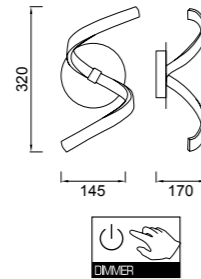

REF.5000 DIMMABLE Aplique - Wall Lamp

- LED 10W 3000K 850lm - 220/240V
- Plata - Silver
- Cromo - Chrome
- Difusor Acrílico - Acrylic Diffuser