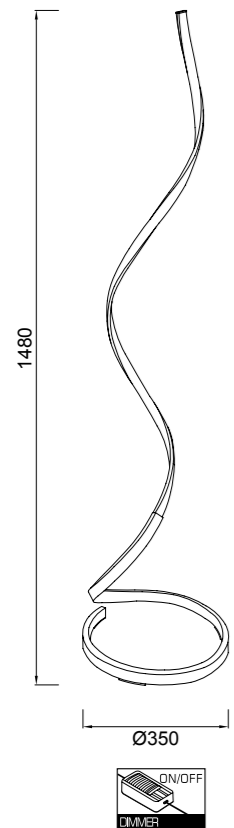

- LED 22W 2800K 1800lm - 220/240V
- Forja - Brown Oxide
- Difusor Acrílico - Acrylic Diffuser

REF.5364 Plafón - Ceiling Lamp