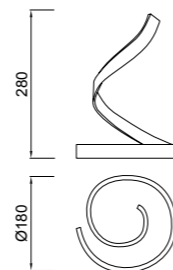

Datos Técnicos - Technical Data

- LED 40W 2800K 3200lm - 100/240V
- Forja - Brown Oxide
- Difusor Acrílico - Acrylic Diffuser

REF.5361 Colgante - Pendant Lamp

- LED 50W 2800K 4000lm - 100/240V
- Forja - Brown Oxide
- Difusor Acrílico - Acrylic Diffuser

REF.5362 Colgante - Pendant Lamp

- LED 30W 2800K 2400lm - 100/240V
- Forja - Brown Oxide
- Difusor Acrílico - Acrylic Diffuser

REF.5363 DIMMABLE Pie de Salón - Floor Lamp

- LED 22W 2800K 1800lm - 220/240V
- Forja - Brown Oxide
- Difusor Acrílico - Acrylic Diffuser

REF.5364 Plafón - Ceiling Lamp

- LED 34W 2800K 2600lm - 100/240V
- Forja - Brown Oxide
- Difusor Acrílico - Acrylic Diffuser

REF.5365 Aplique - Wall Lamp

- LED 10W 2800K 850lm - 220/240V
- Forja - Brown Oxide
- Difusor Acrílico - Acrylic Diffuser

- LED 15W 2800K 1200lm - 220/240V
- Forja - Brown Oxide
- Difusor Acrílico - Acrylic Diffuser

Acabados - Finishes