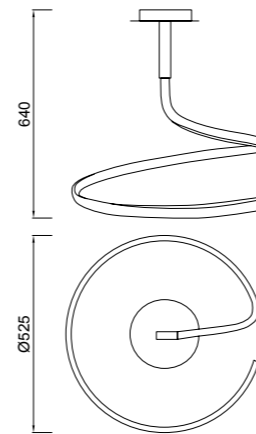

- LED 30W 3000K 2400lm - 220/240V
- Plata - Silver
- Cromo - Chrome
- Difusor Acrílico - Acrylic Diffuser