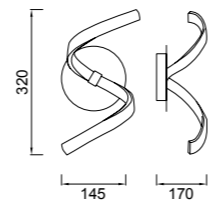

- LED 10W 2800K 850lm - 220/240V
- Forja - Brown Oxide
- Difusor Acrílico - Acrylic Diffuser

REF.5366 Sobremesa - Table Lamp

- LED 15W 2800K 1200lm - 220/240V
- Forja - Brown Oxide
- Difusor Acrílico - Acrylic Diffuser