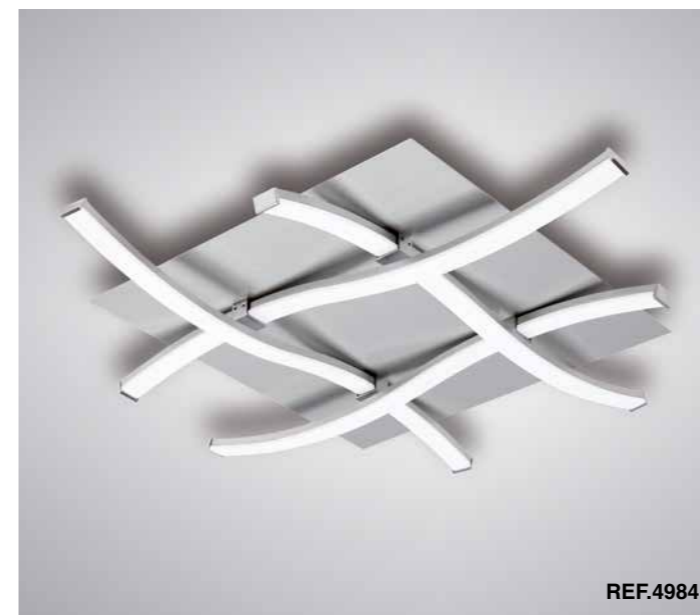

Datos Técnicos - Technical Data

REF.4985 Aplique - Wall Lamp

- LED 10W 3000K 850lm - 220/240V
- Plata - Silver
- Cromo - Chrome
- Difusor Acrílico - Acrylic Diffuser

REF.5000 DIMMABLE Aplique - Wall Lamp

- LED 10W 3000K 850lm - 220/240V
- Plata - Silver
- Cromo - Chrome
- Difusor Acrílico - Acrylic Diffuser

REF.4986 Sobremesa - Table Lamp

- LED 15W 3000K 1200lm - 220/240V
- Plata - Silver
- Cromo - Chrome
- Difusor Acrílico - Acrylic Diffuser

REF.4983 DIMMABLE Pie de Salón - Floor Lamp

- LED 22W 3000K 1800lm - 220/240V
- Plata - Silver
- Cromo - Chrome
- Difusor Acrílico - Acrylic Diffuser

REF.5001 DIMMABLE Pie de Salón - Floor Lamp

- LED 22W 3000K 1800lm - 220/240V
- Plata - Silver
- Cromo - Chrome
- Difusor Acrílico - Acrylic Diffuser

Acabados - Finishes

REF.4984