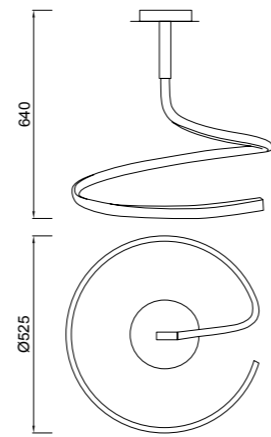

- LED 30W 2800K 2400lm - 100/240V
- Forja - Brown Oxide
- Difusor Acrílico - Acrylic Diffuser

REF.5363 DIMMABLE Pie de Salón - Floor Lamp