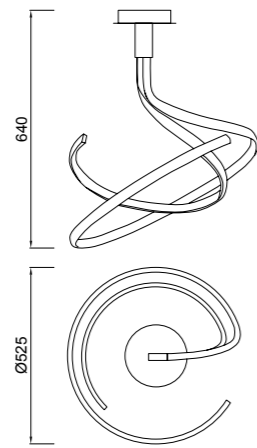

- LED 50W 2800K 4000lm - 100/240V
- Forja - Brown Oxide
- Difusor Acrílico - Acrylic Diffuser

REF.5362 Colgante - Pendant Lamp