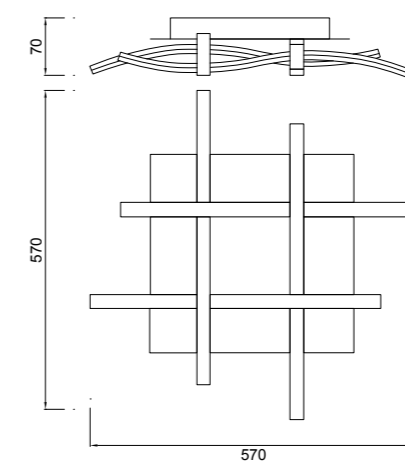

- LED 34W 3000K 2600lm - 100/240V
- Plata - Silver
- Cromo - Chrome
- Difusor Acrílico - Acrylic Diffuser

REF.4999 DIMMABLE Plafón - Ceiling Lamp