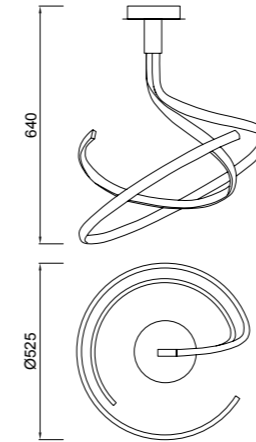

- LED 50W 3000K 4000lm - 100/240V
- Plata - Silver
- Cromo - Chrome
- Difusor Acrílico - Acrylic Diffuser