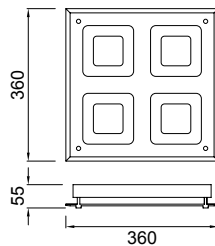

Mando a Distancia - Remote Control

5094_Plafón - Ceiling Lamp

LED 48W 4000K 3100lm - 220/240V

Difusor Acrílico - Acrylic Diffuser

Cromo - Chrome

Espejo - Mirror

[63]

5093_Plafón - Ceiling Lamp