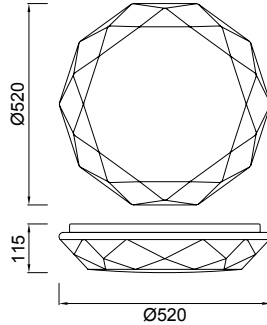

Diamante

Mantra Team, 2016

5114_Plafón - Ceiling Lamp

LED 30W 5000K 3000lm - 220/240V

Difusor Acrílico - Acrylic Diffuser