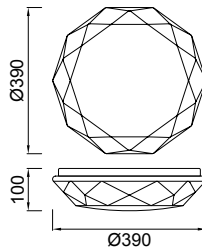

5113_Plafón - Ceiling Lamp