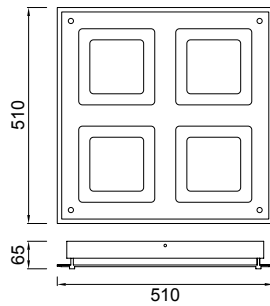

5094_Plafón - Ceiling Lamp

LED 48W 4000K 3100lm - 220/240V

Difusor Acrílico - Acrylic Diffuser

Cromo - Chrome

Espejo - Mirror

[63]