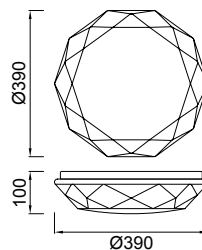

5111_Plafón - Ceiling Lamp