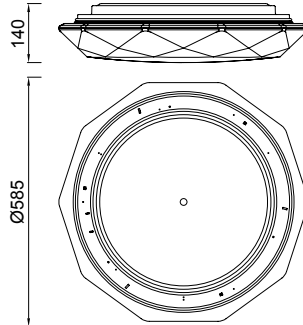

It is a new shape and light effect for users who want to differentiate in the selection of big ceiling selection.

[60]

Ref.5094

Diamante

Mantra Team, 2016

3679_Plafón - Ceiling Lamp

LED 55W 2700K-6500K 3800lm - 220/240V