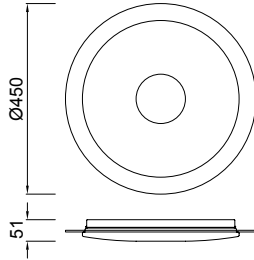

Diamante

Mantra Team, 2016

5110_Plafón - Ceiling Lamp