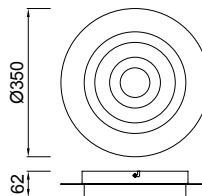

5115_Plafón - Ceiling Lamp