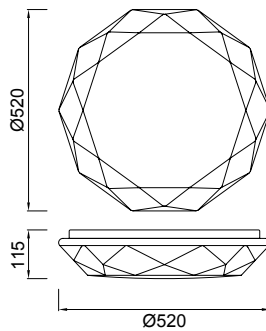

5112_Plafón - Ceiling Lamp

LED 30W 3000K 3000lm - 220/240V

Difusor Acrílico - Acrylic Diffuser

[61]