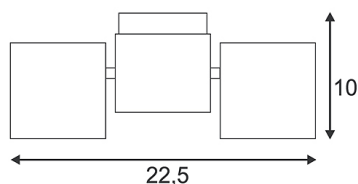

Article number: 151534

ALTRA DICE SPOT 2 ceiling luminaire, silvergrey/black, 2x GU10, max. 2x 50W

Lamp	GU10 230V max. 50W
Socket	GU10
Bulb included in delivery	no
Swivel range	180 °
Length Width Height	22,50 cm 7,00 cm 10,00 cm
Voltage	230 Volt
Maximum wattage	100 Watt
Material	aluminium / steel
Weight	0,873 kg
Colour	silvergrey / black
Way of mounting	surface wall and ceiling mounting