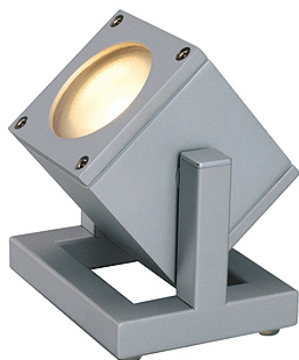

Article number: 132832

CUBIX I floor lamp, silvergrey , GU10, Energy Saver max. 25W

Lamp	GU10 230V max. 25W
Socket	GU10
Bulb included in delivery	no
Swivel range	100 °
Width Height	10,50 cm 14,00 cm
Depth	11,00 cm
Voltage	230 Volt
Maximum wattage	25 Watt
IP-rating	IP 44
Material	aluminium
Weight	0,858 kg
Colour	silvergrey
Way of mounting	floor lamp

150 cm connection lead with plug included

Galvanized frame

**Energy labels in your language are available in the
Service Area sub point Download**

Subject to technical changes