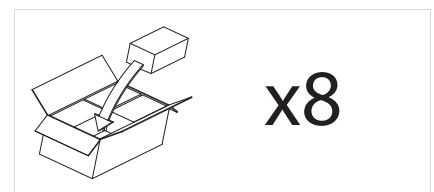

0765 Romano 1200

1 x 21w T5		not included
---------------	--	-----------------

Zones	2	3
-------	----------	----------

Astro Lighting Ltd.
G2 River Way,
Harlow,
Essex,
CM20 2DP
Great Britain

tel: +44 (0) 1279 427001
fax: +44 (0) 1279 427002
email: sales@astrolighting.co.uk
www.astrolighting.co.uk