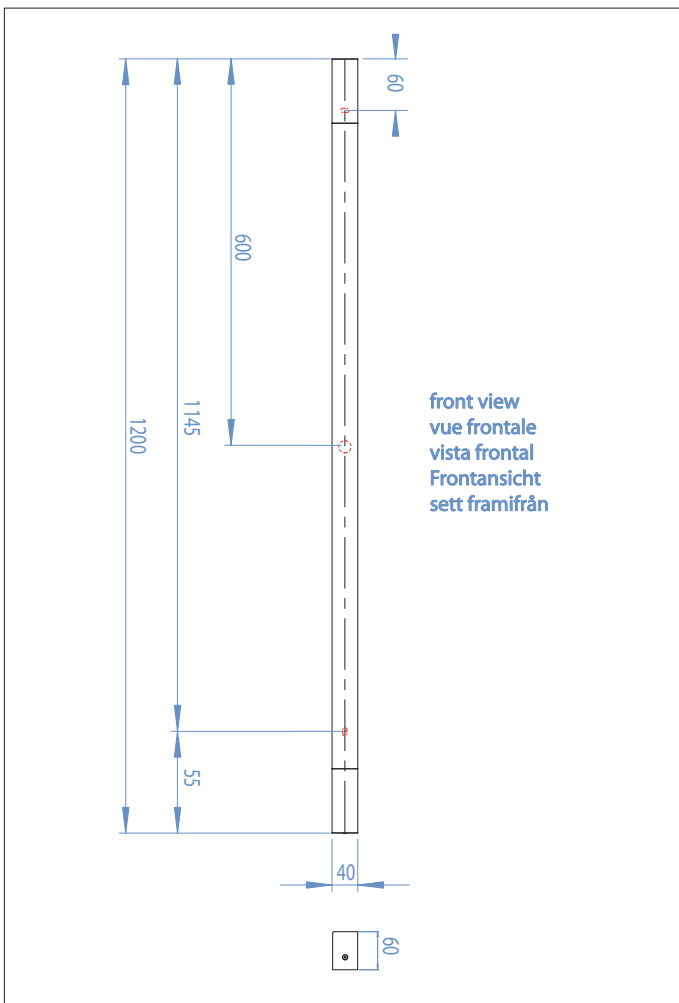

0765 Romano 1200

1 x 21w T5		not included
---------------	--	-----------------

Zones	2	3
-------	----------	----------

Astro Lighting Ltd.
G2 River Way,
Harlow,
Essex,
CM20 2DP
Great Britain

tel: +44 (0) 1279 427001
fax: +44 (0) 1279 427002
email: sales@astrolighting.co.uk
www.astrolighting.co.uk