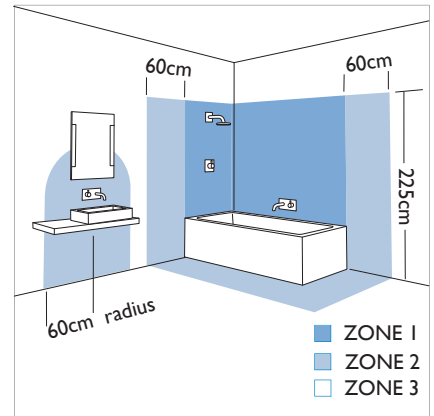

0765 Romano 1200

1 x 21w T5		not included
---------------	--	-----------------

Zones	2	3
-------	----------	----------

Astro Lighting Ltd.
G2 River Way,
Harlow,
Essex,
CM20 2DP
Great Britain

tel: +44 (0) 1279 427001
fax: +44 (0) 1279 427002
email: sales@astrolighting.co.uk
www.astrolighting.co.uk