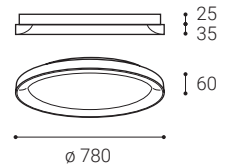

BELLA SLIM 78, B

#	W	K	lm		€**
1271753	60	2 CCT*	4.200	-	298 €
1271753D	60	2 CCT*	4.200	DALI/PUSH	358 €

B