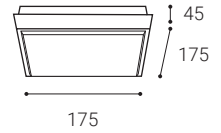

A

QUADO L, A

	#	W	K	lm	↻	€**
	5130934	25	3.000	2.000	-	96 €

A

** Price without VAT
 Preis ohne MwSt
 Cena bez DPH
 Cena bez DPH

A Anthracite
 Anthrazit
 Antracitová
 Antracitová

**EN**

Outdoor round surface mounted light fitting equipped with SMD LED.
Housing made of aluminium, Diffusor in polycarbonate.
Available in anthracite color.