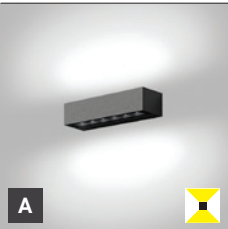

5131834

7

3.000

600

-

75 €

BENO 2, A # W K lm ↻ €**

5131434

12

3.000

2x500

-

96 €