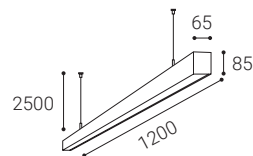

LINO 120 P/N-Z, W

	#	W	K	lm		€**
	3310451	22-30+	3 CCT*	2.530-3.450	-	200 €
	3310451D	30	3 CCT*	3.450	DALI	250 €
	3310451P	30	3 CCT*	3.450	PUSH	250 €