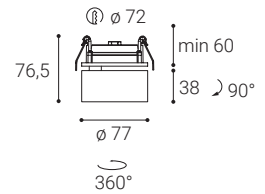

KLIP, WC

#	W	K	lm		€**
21507215	11	2.700	770	-	70 €
21507215D	11	2.700	770	DALI/PUSH	103 €
21507315	11	3.000	770	-	70 €
21507315D	11	3.000	770	DALI/PUSH	103 €