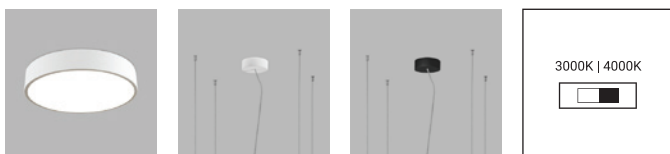

*2 CCT SWITCH

White rose
Weißer Baldachin
Bílá rozeta
Biela podstava

Black rose
Schwarzer Baldachin
Černá rozeta
Čierna podstava

** Price without VAT
Preis ohne MwSt
Cena bez DPH
Cena bez DPH

For info see p.320
Für Info siehe S.320
Info na s.320

White
Weiß
Bílá
Biela

Black
Schwarz
Černá
Čierna