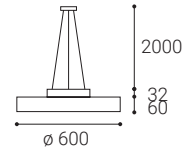

RINGO 60 Z

RINGO 60 P-Z, W

	#	W	K	lm	↻	€**
	3111131	54	3.000	4.580	-	358 €
	3111131D	54	3.000	4.580	DALI/PUSH	458 €

< 30 m²