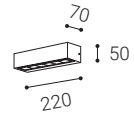

** Price without VAT
Preis ohne MwSt
Cena bez DPH
Cena bez DPH

A Anthracite
Antrazit
Antracitová
Antracitová