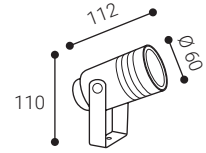

** Price without VAT
Preis ohne MwSt
Cena bez DPH
Cena bez DPH

A