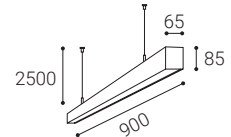

Ceiling p.116
Decke s.116
Stropní str.116
Stropné str.116