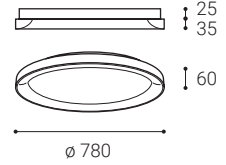

BELLA SLIM

BELLA SLIM 78, W

#	W	K	lm		€**
1271751	60	2 CCT*	4.200	-	298 €
1271751D	60	2 CCT*	4.200	DALI/PUSH	358 €

W