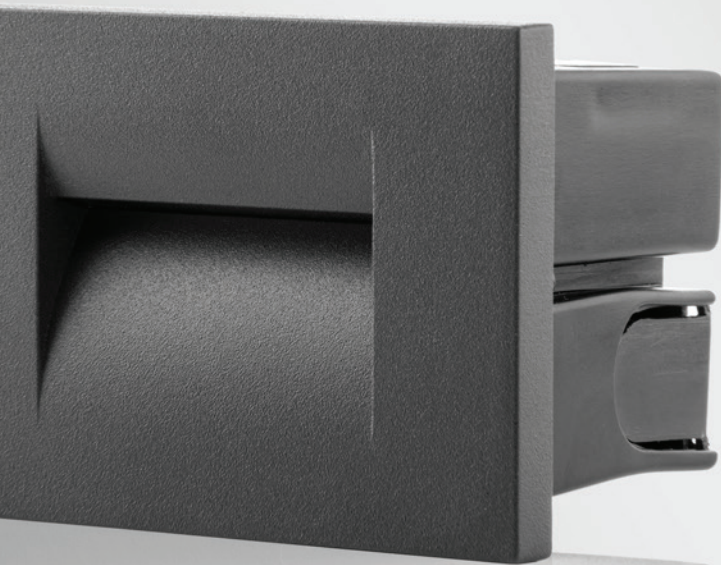

EN

Outdoor square or rectangle recessed wall mounted light fitting equipped with SMD LED.

Housing made of aluminium.
Available in anthracite color.

Application:

general lighting of walking areas
(entrance, terrace, stairs)

DE

Quadratische oder rechteckige Wandeinbauleuchte für den Außenbereich mit SMD-LED.

Gehäuse aus Aluminium.
Erhältlich in Anthrazit.

Anwendung:

Allgemeinbeleuchtung von Gehflächen
(Eingang, Terrasse, Treppe)

CZ

Venkovní nástěnné zapuštěné čtvercové nebo obdélníkové svítidlo. Světelný zdroj - SMD LED.

Svítidlo je vyrobeno z hliníku.
K dispozici v antracitové barvě.

Použití:

všeobecné osvětlení chodníků (vchod, terasa, schodiště)

SK

Vonkajšie nástenné zapustené štvorcové alebo obdĺžnikové svietidlo. Svetelný zdroj - SMD LED.

Svietidlo je vyrobené z hliníka.
K dispozícii v antracitovej farbe.

Použitie:

všeobecné osvetlenie chodníkov (vchod, terasa, schodisko)

STEP IN