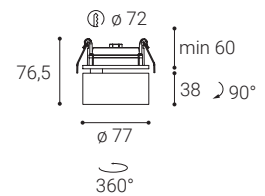

KLIP, WB

#	W	K	lm		€**
21507213	11	2.700	770	-	65 €
21507213D	11	2.700	770	DALI/PUSH	98 €
21507313	11	3.000	770	-	65 €
21507313D	11	3.000	770	DALI/PUSH	98 €