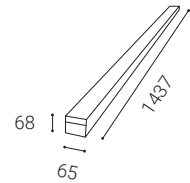

XENO

XENO LED 150

#	▲	W	K	lm	↻	€**
6350141D	90°	25-75*	4.000	12.000	DALI	109 €
6351341D	60°	25-75*	4.000	12.000	DALI	109 €

W

< 50 m²

NEW

CRI 80+

XENO LED 150 120°

#	▲	W	K	lm	↻	€**
6351441D	120°	25-75*	4.000	12.000	DALI	109 €

W

< 50 m²

NEW

CRI 80+

XENO LED 150 EM

#	▲	🕒	W	K	lm	↻	€**
6350241DEM60	60°	3h	25-75*	4.000	12.000	DALI	199 €
6350241DEM90	90°	3h	25-75*	4.000	12.000	DALI	199 €

W

< 50 m²

NEW

CRI 80+

XENO LED 150 EM 120°

#	▲	🕒	W	K	lm	↻	€**
6350241DEM120	120°	3h	25-75*	4.000	12.000	DALI	199 €

W

< 50 m²

NEW

CRI 80+

*ADJUSTABLE POWER

** Price without VAT
Preis ohne MwSt
Cena bez DPH
Cena bez DPH

W White
Weiß
Bílá
Biela