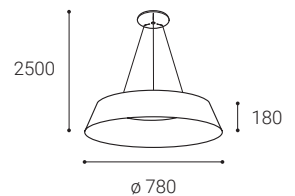

KATY 78 Z

KATY 78 Z, W

#	W	K	lm		€**
3272851	80	2 CCT*	4.400	-	310 €
3272851D	80	2 CCT*	4.400	DALI/PUSH	420 €

KATY 78 Z, B

#	W	K	lm		€**
3272853	80	2 CCT*	4.400	-	310 €
3272853D	80	2 CCT*	4.400	DALI/PUSH	420 €

KATY 78 Z, CF

#	W	K	lm		€**
3272858	80	2 CCT*	4.400	-	310 €
3272858D	80	2 CCT*	4.400	DALI/PUSH	420 €

*2 CCT SWITCH

For info see p.320
Für Info siehe S.320
Info na s.320
Info na s.320

** Price without VAT
Preis ohne MwSt
Cena bez DPH
Cena bez DPH