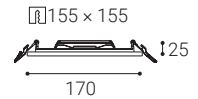

SLIM-Q, M # W K lm €**

	2182931	15	3.000	1.200	-	40 €