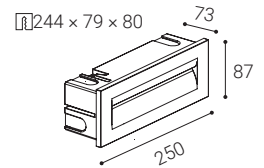

** Price without VAT
Preis ohne MwSt
Cena bez DPH
Cena bez DPH

A Anthracite
Antrazit
Antracitová
Antracitová

EN

Outdoor orientable miniprojector for floor, wall or ceiling mounting with ground spike. Lampholder for GU10 LED source.