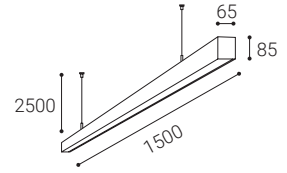

LINO 150 Z

LINO 150 P-Z, W

#	W	K	lm		€**
3310551	31-39+	3 CCT*	3.570-4.490	-	210 €
3310551D	39	3 CCT*	4.490	DALI	260 €
3310551P	39	3 CCT*	4.490	PUSH	260 €

LINO 150 P-Z, B

#	W	K	lm		€**
3310553	31-39+	3 CCT*	3.570-4.490	-	210 €
3310553D	39	3 CCT*	4.490	DALI	260 €
3310553P	39	3 CCT*	4.490	PUSH	260 €

LINO 150 P/N-Z, W

#	W	K	lm		€**
3310651	31-39+	3 CCT*	3.570-4.490	-	235 €
3310651D	39	3 CCT*	4.490	DALI	285 €
3310651P	39	3 CCT*	4.490	PUSH	285 €

LINO 150 P/N-Z, B

#	W	K	lm		€**
3310653	31-39+	3 CCT*	3.570-4.490	-	235 €
3310653D	39	3 CCT*	4.490	DALI	285 €
3310653P	39	3 CCT*	4.490	PUSH	285 €

*ADJUSTABLE POWER

*3 CCT SWITCH

For info see p.320
Für Info siehe S.320
Info na s.320
Info na s.320

** Price without VAT
Preis ohne MwSt
Cena bez DPH
Cena bez DPH

W White
Weiß
Bílá
Biała

B Black
Schwarz
Černá
Čierna