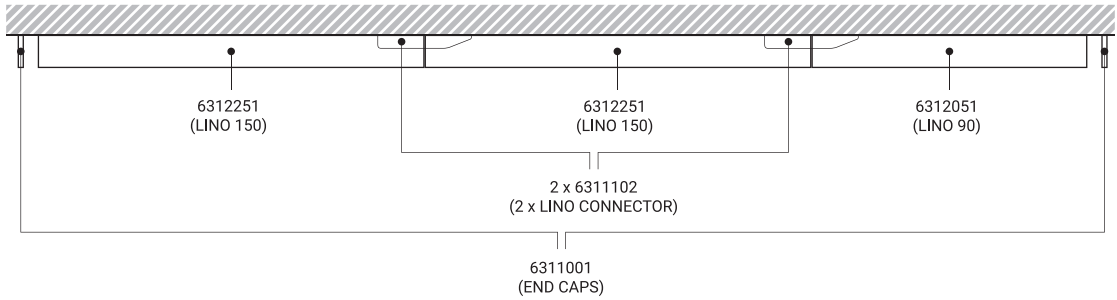

LINO SYSTEM

Examples of composition | Beispiele für Zusammensetzung | Příklady kompozice | Príklady kompozície

Ceiling version | Deckenversion | Stropní verze | Stropná verzia