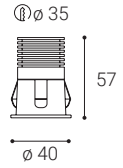

** Price without VAT
Preis ohne MwSt
Cena bez DPH
Cena bez DPH

* Dimmable on request
Dimmbar auf Anfrage
Strmivateľné na poptávku
Strmivateľné na dopyt

W White
Weiß
Bílá
Biela

B Black
Schwarz
Černá
Čierna