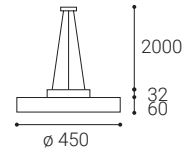

RINGO 45 P-Z, B

	#	W	K	lm	↻	€**
	31110933	42	3.000	3.340	-	268 €
	31110933D	42	3.000	3.340	DALI/PUSH	343 €

< 20 m²