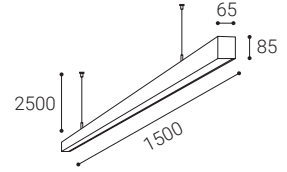

LINO 150 Z

LINO 150 P-Z, W

#	W	K	lm		€**
3310551	31-39+	3 CCT*	3.570-4.490	-	210 €
3310551D	39	3 CCT*	4.490	DALI	260 €
3310551P	39	3 CCT*	4.490	PUSH	260 €

LINO 150 P-Z, B

#	W	K	lm		€**
3310553	31-39+	3 CCT*	3.570-4.490	-	210 €
3310553D	39	3 CCT*	4.490	DALI	260 €
3310553P	39	3 CCT*	4.490	PUSH	260 €

LINO 150 P/N-Z, W

#	W	K	lm		€**
3310651	31-39+	3 CCT*	3.570-4.490	-	235 €
3310651D	39	3 CCT*	4.490	DALI	285 €
3310651P	39	3 CCT*	4.490	PUSH	285 €

LINO 150 P/N-Z, B

#	W	K	lm		€**
3310653	31-39+	3 CCT*	3.570-4.490	-	235 €
3310653D	39	3 CCT*	4.490	DALI	285 €
3310653P	39	3 CCT*	4.490	PUSH	285 €

*ADJUSTABLE POWER

*3 CCT SWITCH

For info see p.320
Für Info siehe S.320
Info na s.320
Info na s.320

** Price without VAT
Preis ohne MwSt
Cena bez DPH
Cena bez DPH

W White
Weiß
Bílá
Biała

B Black
Schwarz
Černá
Čierna