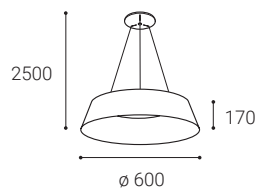

KATY 60 Z

KATY 60 Z, W # W K lm ↻ €**

3272751
3272751D

60

2 CCT*

3.400

-

245 €

DALI/PUSH

329 €

W

< 20 m²

KATY 60 Z, B # W K lm ↻ €**

3272753
3272753D

60

2 CCT*

3.400

-

245 €

DALI/PUSH

329 €

B

< 20 m²

KATY 60 Z, CF # W K lm ↻ €**

3272758
3272758D

60

2 CCT*

3.400

-

245 €

DALI/PUSH

329 €

CF

< 20 m²

*2 CCT SWITCH

White rose
Weißer Baldachin
Bílá rozeta
Biela podstava

Black rose
Schwarzer Baldachin
Černá rozeta
Čierna podstava

Coffee rose
Kaffee Baldachin
Kávová rozeta
Kávová podstava