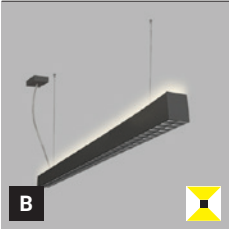

LINO LASER 120 P/N-Z, B

#	W	K	lm		€**
3312433	24-32⁺	3.000	2.700-3.600	-	235 €
3312433D	32	3.000	3.600	DALI	285 €
3312433P	32	3.000	3.600	PUSH	285 €
3312443	24-32⁺	4.000	2.900-3.850	-	235 €
3312443D	32	4.000	3.850	DALI	285 €
3312443P	32	4.000	3.850	PUSH	285 €

CASAMBI option