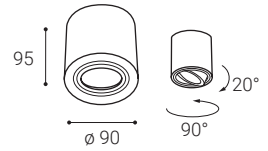

ROLL, W | BOX, W

ROLL, W

	#	W	K	lm	↻	€**
	1160231	6	3.000	530	-	55 €