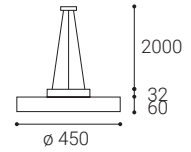

RINGO 45 Z

RINGO 45 P-Z, W

	#	W	K	lm	↻	€**
	31110931	42	3.000	3.340	-	268 €
	31110931D	42	3.000	3.340	DALI/PUSH	343 €

< 20 m²