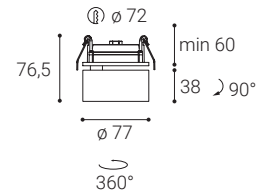

KLIP, CW

#	W	K	lm		€**
21507251	11	2.700	770	-	72 €
21507251D	11	2.700	770	DALI/PUSH	104 €
21507351	11	3.000	770	-	72 €
21507351D	11	3.000	770	DALI/PUSH	104 €