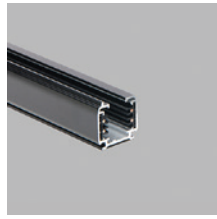

PRO TRACK, B 256