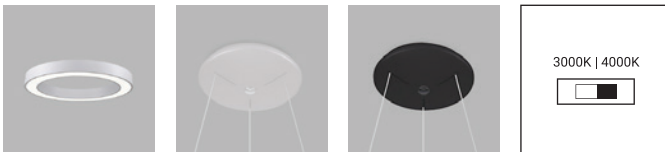

*2 CCT SWITCH

White rose
Weißer Baldachin
Bílá rozeta
Biela podstava

Black rose
Schwarzer Baldachin
Černá rozeta
Čierna podstava

** Price without VAT
Preis ohne MwSt
Cena bez DPH
Cena bez DPH

For info see p.320
Für Info siehe S.320
Info na s.320

W White
Weiß
Bílá
Biela

B Black
Schwarz
Černá
Čierna