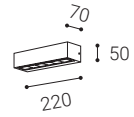

BENO

BENO 1, A # W K lm ↻ €**

5131834

7

3.000

600

-

75 €

BENO 2, A # W K lm ↻ €**

5131434

12

3.000

2x500

-

96 €

** Price without VAT
Preis ohne MwSt
Cena bez DPH
Cena bez DPH

A Anthracite
Antrazit
Antracitová
Antracitová