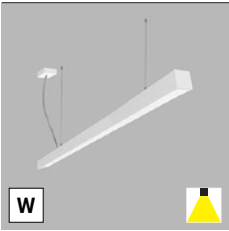

LINO 150 Z

LINO 150 P-Z, W

#	W	K	lm		€**
3310551	31-39+	3 CCT*	3.570-4.490	-	210 €
3310551D	39	3 CCT*	4.490	DALI	260 €
3310551P	39	3 CCT*	4.490	PUSH	260 €