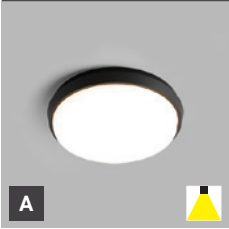

LUNA

LUNA L, A

#	W	K	lm	↻	€**
5130734	25	3.000	2.000	-	96 €

A

< 10 m²