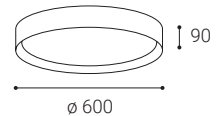

MILA 60, B

#	W	K	lm		€**
1272153	60	2 CCT*	4.000	-	190 €
1272153D	60	2 CCT*	4.000	DALI/PUSH	315 €