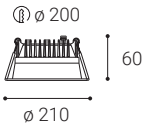

ZETA M | L

ZETA M, W

#	W	K	lm		€**
2250631	20	3.000	2.000	-	72 €
2250631D	20	3.000	2.000	DALI/PUSH	105 €
2250641	20	4.000	2.200	-	72 €
2250641D	20	4.000	2.200	DALI/PUSH	105 €

ZETA M, B

#	W	K	lm		€**
2250633	20	3.000	2.000	-	72 €
2250633D	20	3.000	2.000	DALI/PUSH	105 €

ZETA L, W

#	W	K	lm		€**
2250731	25	3.000	2.500	-	92 €
2250731D	25	3.000	2.500	DALI/PUSH	134 €

ZETA L, B

#	W	K	lm		€**
2250733	25	3.000	2.500	-	92 €
2250733D	25	3.000	2.500	DALI/PUSH	134 €

For info see p.320
Für Info siehe S.320
Info na s.320
Info na s.320

** Price without VAT
Preis ohne MwSt
Cena bez DPH
Cena bez DPH