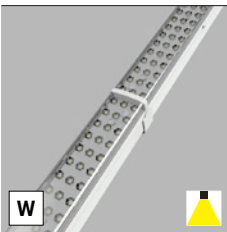

XENO IP54 LED 150 EM

#	▲	🕒	W	K	lm	↻	€**
6351841DEM60	60°	3h	25-75*	4.000	12.000	DALI	259 €
6351841DEM90	90°	3h	25-75*	4.000	12.000	DALI	259 €

W

< 50 m²

NEW

CRI 80+