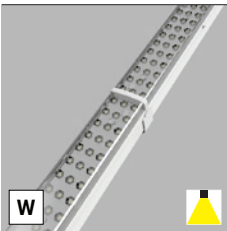

XENO IP54

XENO IP54 LED 150

#	▲	W	K	lm	↻	€**
6351541D	90°	25-75*	4.000	12.000	DALI	169 €
6351641D	60°	25-75*	4.000	12.000	DALI	169 €

W

< 50 m²

NEW

CRI 80+