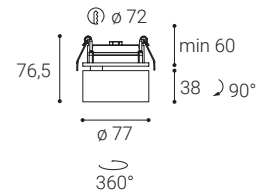

KLIP, BB

#	W	K	lm		€**
21507233	11	2.700	770	-	65 €
21507233D	11	2.700	770	DALI/PUSH	98 €
21507333	11	3.000	770	-	65 €
21507333D	11	3.000	770	DALI/PUSH	98 €