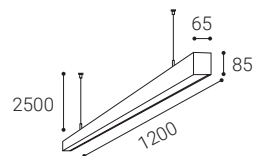

LINO 120 P/N-Z, B

	#	W	K	lm		€**
	3310453	22-30+	3 CCT*	2.530-3.450	-	200 €
	3310453D	30	3 CCT*	3.450	DALI	250 €
	3310453P	30	3 CCT*	3.450	PUSH	250 €