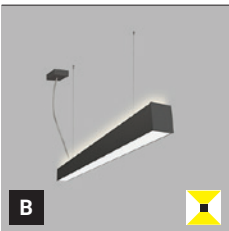

LINO 90 P/N-Z, B

#	W	K	lm		€**
3310253	12-20⁺	3 CCT*	1.380-2.300	-	160 €
3310253D	20	3 CCT*	2.300	DALI	205 €
3310253P	20	3 CCT*	2.300	PUSH	205 €