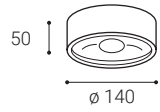

PUCK

PUCK	#	W	K	lm	↻	€**
	1110131	10	3.000	800	TRIAC	98 €

W

5 - 6 m²

** Price without VAT
Preis ohne MwSt
Cena bez DPH
Cena bez DPH

W

White
Weiß
Bílá
Biela