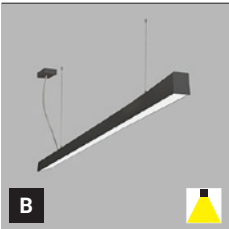

LINO 150 P-Z, B

#	W	K	lm		€**
3310553	31-39+	3 CCT*	3.570-4.490	-	210 €
3310553D	39	3 CCT*	4.490	DALI	260 €
3310553P	39	3 CCT*	4.490	PUSH	260 €