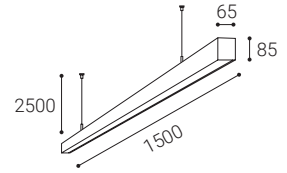

LINO 150 Z

LINO 150 P-Z, W

#	W	K	lm		€**
3310551	31-39+	3 CCT*	3.570-4.490	-	210 €
3310551D	39	3 CCT*	4.490	DALI	260 €
3310551P	39	3 CCT*	4.490	PUSH	260 €

LINO 150 P-Z, B

#	W	K	lm		€**
3310553	31-39+	3 CCT*	3.570-4.490	-	210 €
3310553D	39	3 CCT*	4.490	DALI	260 €
3310553P	39	3 CCT*	4.490	PUSH	260 €

LINO 150 P/N-Z, W

#	W	K	lm		€**
3310651	31-39+	3 CCT*	3.570-4.490	-	235 €
3310651D	39	3 CCT*	4.490	DALI	285 €
3310651P	39	3 CCT*	4.490	PUSH	285 €

LINO 150 P/N-Z, B

#	W	K	lm		€**
3310653	31-39+	3 CCT*	3.570-4.490	-	235 €
3310653D	39	3 CCT*	4.490	DALI	285 €
3310653P	39	3 CCT*	4.490	PUSH	285 €

*ADJUSTABLE POWER

*3 CCT SWITCH

For info see p.320
Für Info siehe S.320
Info na s.320
Info na s.320

** Price without VAT
Preis ohne MwSt
Cena bez DPH
Cena bez DPH

W White
Weiß
Bílá
Biała

B Black
Schwarz
Černá
Čierna