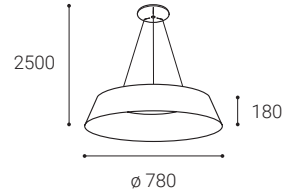

KATY 78 Z

KATY 78 Z, W

#	W	K	lm		€**
3272851	80	2 CCT*	4.400	-	310 €
3272851D	80	2 CCT*	4.400	DALI/PUSH	420 €

KATY 78 Z, B

#	W	K	lm		€**
3272853	80	2 CCT*	4.400	-	310 €
3272853D	80	2 CCT*	4.400	DALI/PUSH	420 €

KATY 78 Z, CF

#	W	K	lm		€**
3272858	80	2 CCT*	4.400	-	310 €
3272858D	80	2 CCT*	4.400	DALI/PUSH	420 €

*2 CCT SWITCH

For info see p.320
Für Info siehe S.320
Info na s.320
Info na s.320

** Price without VAT
Preis ohne MwSt
Cena bez DPH
Cena bez DPH