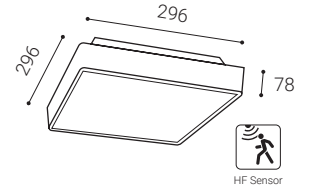

*3 CCT SWITCH

Color temperature switch
Farbtemperatursteuerung
Přepínač barvy světla
Prepínač farby svetla

** Price without VAT
Preis ohne MwSt
Cena bez DPH
Cena bez DPH

A