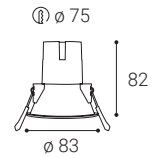

ZERO

ZERO M, W

#	W	K	lm		€**
2280131	7	3.000	450	-	28 €
2280131D	7	3.000	450	DALI/PUSH	61 €

ZERO M, B

#	W	K	lm		€**
2280133	7	3.000	400	-	28 €
2280133D	7	3.000	400	DALI/PUSH	61 €

ZERO XL, W

#	W	K	lm		€**
2280231	10	3.000	650	-	35 €
2280231D	10	3.000	650	DALI/PUSH	68 €
2280241	10	4.000	700	-	35 €
2280241D	10	4.000	700	DALI/PUSH	68 €

ZERO XL, B

#	W	K	lm		€**
2280233	10	3.000	600	-	35 €
2280233D	10	3.000	600	DALI/PUSH	68 €
2280243	10	4.000	650	-	35 €
2280243D	10	4.000	650	DALI/PUSH	68 €

For info see p.320
Für Info siehe S.320
Info na s.320
Info na s.320

** Price without VAT
Preis ohne MwSt
Cena bez DPH
Cena bez DPH