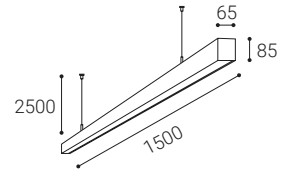

LINO 150 Z

LINO 150 P-Z, W

#	W	K	lm		€**
3310551	31-39+	3 CCT*	3.570-4.490	-	210 €
3310551D	39	3 CCT*	4.490	DALI	260 €
3310551P	39	3 CCT*	4.490	PUSH	260 €

LINO 150 P-Z, B

#	W	K	lm		€**
3310553	31-39+	3 CCT*	3.570-4.490	-	210 €
3310553D	39	3 CCT*	4.490	DALI	260 €
3310553P	39	3 CCT*	4.490	PUSH	260 €

LINO 150 P/N-Z, W

#	W	K	lm		€**
3310651	31-39+	3 CCT*	3.570-4.490	-	235 €
3310651D	39	3 CCT*	4.490	DALI	285 €
3310651P	39	3 CCT*	4.490	PUSH	285 €

LINO 150 P/N-Z, B

#	W	K	lm		€**
3310653	31-39+	3 CCT*	3.570-4.490	-	235 €
3310653D	39	3 CCT*	4.490	DALI	285 €
3310653P	39	3 CCT*	4.490	PUSH	285 €

*ADJUSTABLE POWER

*3 CCT SWITCH

For info see p.320
Für Info siehe S.320
Info na s.320
Info na s.320

** Price without VAT
Preis ohne MwSt
Cena bez DPH
Cena bez DPH

W White
Weiß
Bílá
Biała

B Black
Schwarz
Černá
Čierna