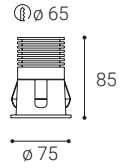

For info see p.320
Für Info siehe S.320
Info na s.320
Info na s.320

** Price without VAT
Preis ohne MwSt
Cena bez DPH
Cena bez DPH

White
Weiß
Bílá
Biela

Black
Schwarz
Černá
Čierna