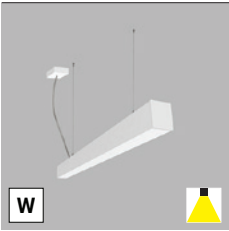

LINO 90 Z

LINO 90 P-Z, W

#	W	K	lm		€**
3310151	12-20⁺	3 CCT*	1.380-2.300	-	145 €
3310151D	20	3 CCT*	2.300	DALI	190 €
3310151P	20	3 CCT*	2.300	PUSH	190 €