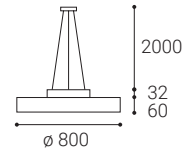

Ceiling p.85
Decke s.85
Stropní str.85
Stropné str.85