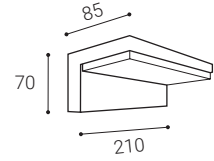

HUGO

#	W	K	lm	↻	€**
5200334	9	3.000	376	-	55 €

#	W	K	lm	📶	↻	€**
5200434	9	3.000	376	6m	-	70 €

** Price without VAT
Preis ohne MwSt
Cena bez DPH
Cena bez DPH

A Anthracite
Antrazit
Antracitová
Antracitová