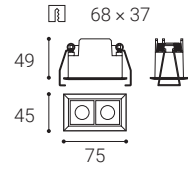

LINEAR

LINEAR 2, W

	#	W	K	lm	↻	€**
	2250831	4	3.000	420	-	25 €
	2250831D	4	3.000	420	DALI/PUSH	55 €