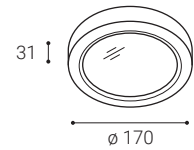

EASY-R ON

EASY-R ON, M

	#	W	K	lm	↻	€**
	2190531	12	3.000	1.080	-	17 €
	2190741	12	4.000	1.200	-	17 €

W

160°

5 - 8 m²