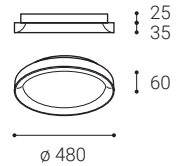

BELLA SLIM

BELLA SLIM 48, W

#	W	K	lm		€**
1271651	38	2 CCT*	2.660	-	140 €
1271651D	38	2 CCT*	2.660	DALI/PUSH	198 €

W

CASAMBI option

BELLA SLIM 48, B

#	W	K	lm		€**
1271653	38	2 CCT*	2.660	-	140 €
1271653D	38	2 CCT*	2.660	DALI/PUSH	198 €

B

CASAMBI option

BELLA SLIM 48, CF

#	W	K	lm		€**
1271658	38	2 CCT*	2.660	-	140 €
1271658D	38	2 CCT*	2.660	DALI/PUSH	198 €

CF

CASAMBI option

*2 CCT SWITCH

Suspended p.220
Pendelleuchte s.220
Závěsné str.220
Závěsné str.220

Color temperature switch
Farbtemperatursteuerung
Přepínač barvy světla
Přepínač barvy svetla