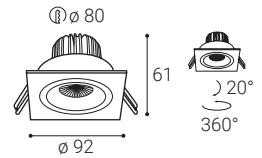

192N, W

#	W	K	lm		€**
2160431	6	3.000	530	-	28 €
2160431D	6	3.000	530	DALI/PUSH	57 €