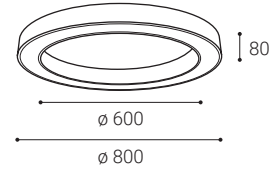

SATURN 80, W

#	W	K	lm		€**
1270631	80	3.000	6.400	-	248 €
1270641	80	4.000	6.600	-	248 €
1270631D	80	3.000	6.400	DALI/PUSH	323 €
1270641D	80	4.000	6.600	DALI/PUSH	323 €