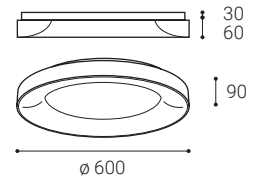

BELLA 60, B

#	W	K	lm		€**
1270253	50	2 CCT*	3.450	-	200 €
1270253D	50	2 CCT*	3.450	DALI/PUSH	285 €

< 20 m² icon"/>