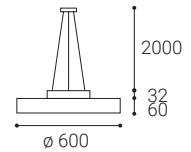

RINGO 60 P/N-Z, B

	#	W	K	lm	↻	€**
	3111233	54+6	3.000	4.940	-	468 €
	3111233D	54+6	3.000	4.940	DALI/PUSH	576 €

< 30 m²

Ceiling p.83
Decke s.83
Stropní str.83
Stropné str.83