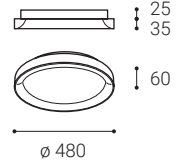

BELLA SLIM

BELLA SLIM 48, W

#	W	K	lm		€**
1271651	38	2 CCT*	2.660	-	140 €
1271651D	38	2 CCT*	2.660	DALI/PUSH	198 €

W

CASAMBI option

BELLA SLIM 48, B

#	W	K	lm		€**
1271653	38	2 CCT*	2.660	-	140 €
1271653D	38	2 CCT*	2.660	DALI/PUSH	198 €

B

CASAMBI option

BELLA SLIM 48, CF

#	W	K	lm		€**
1271658	38	2 CCT*	2.660	-	140 €
1271658D	38	2 CCT*	2.660	DALI/PUSH	198 €

CF

CASAMBI option

*2 CCT SWITCH

Suspended p.220
Pendelleuchte s.220
Závěsné str.220
Závěsné str.220

Color temperature switch
Farbtemperatursteuerung
Přepínač barvy světla
Přepínač barvy svetla