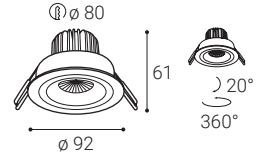

191N | 192N

191N, W

#	W	K	lm		€**
2160331	6	3.000	530	-	28 €
2160331D	6	3.000	530	DALI/PUSH	57 €