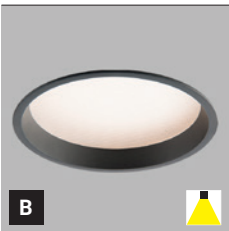

ZETA L, B

#	W	K	lm		€**
2250733	25	3.000	2.500	-	92 €
2250733D	25	3.000	2.500	DALI/PUSH	134 €