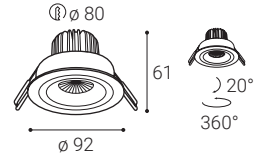

191N, ALU

#	W	K	lm		€**
2160336	6	3.000	530	-	28 €
2160336D	6	3.000	530	DALI/PUSH	57 €