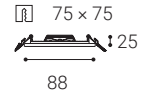

SLIM-Q

SLIM-Q, XS # W K lm €**

	2182731	6	3.000	480	-	23 €

SLIM-Q, S # W K lm €**

	2182831	10	3.000	800	-	32 €