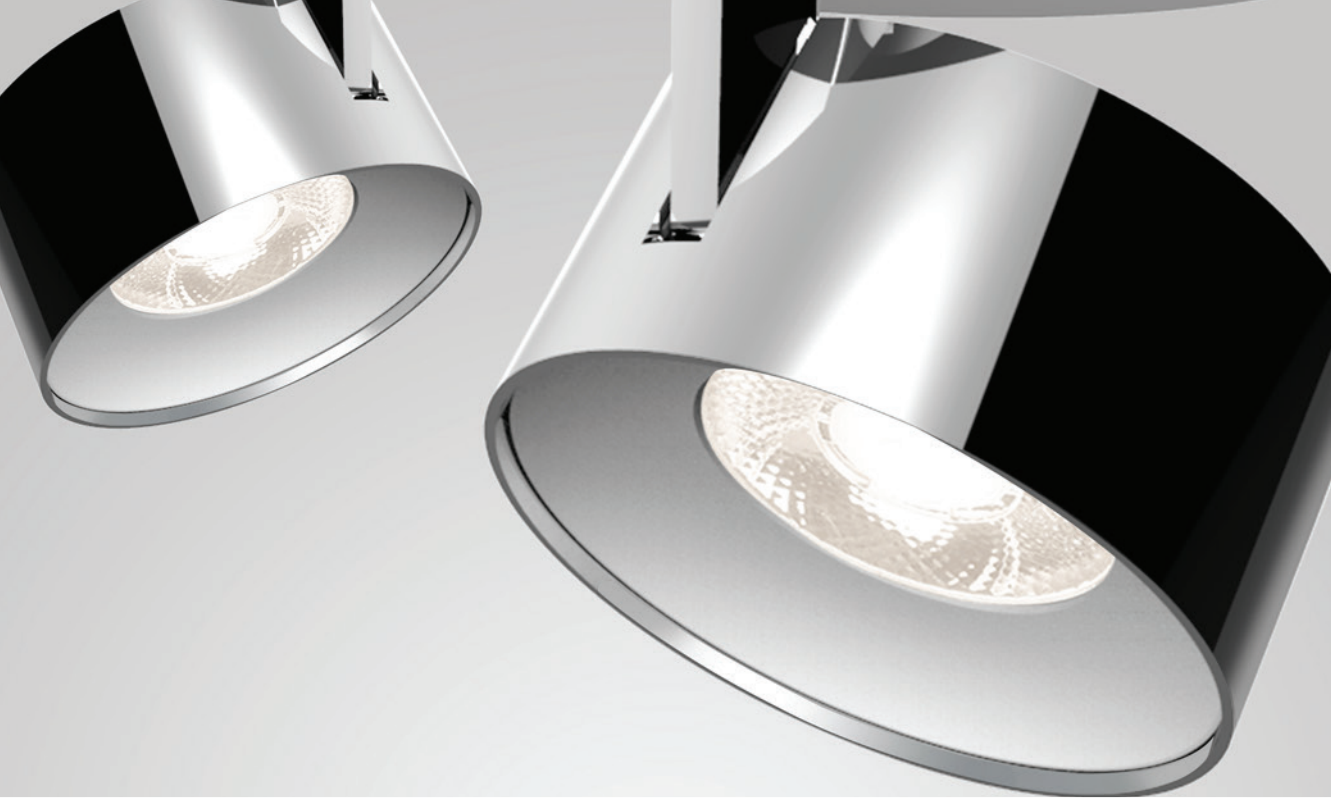

B
Black
Schwarz
Černá
Čierna

KLIP

**EN**

Recessed adjustable, tiltable round light fitting for interior mounting, equipped with COB LED.

Housing made of aluminium.

Available in chrome, white or black color.