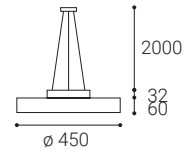

RINGO 45 P/N-Z, W

	#	W	K	lm	↻	€**
	31111031	42+5	3.000	3.930	-	358 €
	31111031D	42+5	3.000	3.930	DALI/PUSH	443 €

< 20 m²