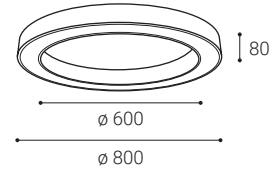

SATURN 80, B

#	W	K	lm		€**
1270653	80	2 CCT*	6.600	-	350 €
1270653D	80	2 CCT*	6.600	DALI/PUSH	420 €