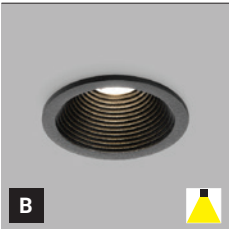

SPLASH, B

2111033
2111033D

W

K

lm

€**

7

3.000

525

-
DALI/PUSH

40 €

69 €

B

CASAMBI
option

For info see p.320
Für Info siehe S.320
Info na s.320
Info na s.320

** Price without VAT
Preis ohne MwSt
Cena bez DPH
Cena bez DPH

W
White
Weiß
Bílá
Biela

B
Black
Schwarz
Černá
Čierna