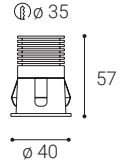

RAY XS

RAY XS, W # W K lm ↻ €**

2250131 3 3.000 195 * 28 €

W

RAY XS, B # W K lm ↻ €**

2250133 3 3.000 180 * 28 €

B

** Price without VAT
Preis ohne MwSt
Cena bez DPH
Cena bez DPH

* Dimmable on request
Dimmbar auf Anfrage
Strmivateľné na poptávku
Strmivateľné na dopyt

W White
Weiß
Bílá
Biela

B Black
Schwarz
Černá
Čierna