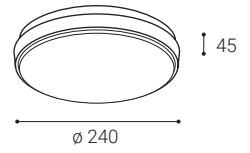

** Price without VAT
Preis ohne MwSt
Cena bez DPH
Cena bez DPH

A