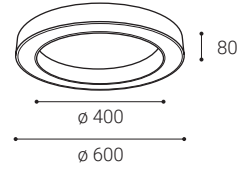

SATURN 60, B

#	W	K	lm		€**
1270553	50	2 CCT*	3.300	-	220 €
1270553D	50	2 CCT*	3.300	DALI/PUSH	280 €