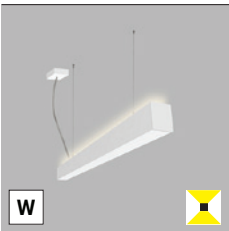

LINO 90 P/N-Z, W

#	W	K	lm		€**
3310251	12-20⁺	3 CCT*	1.380-2.300	-	160 €
3310251D	20	3 CCT*	2.300	DALI	205 €
3310251P	20	3 CCT*	2.300	PUSH	205 €