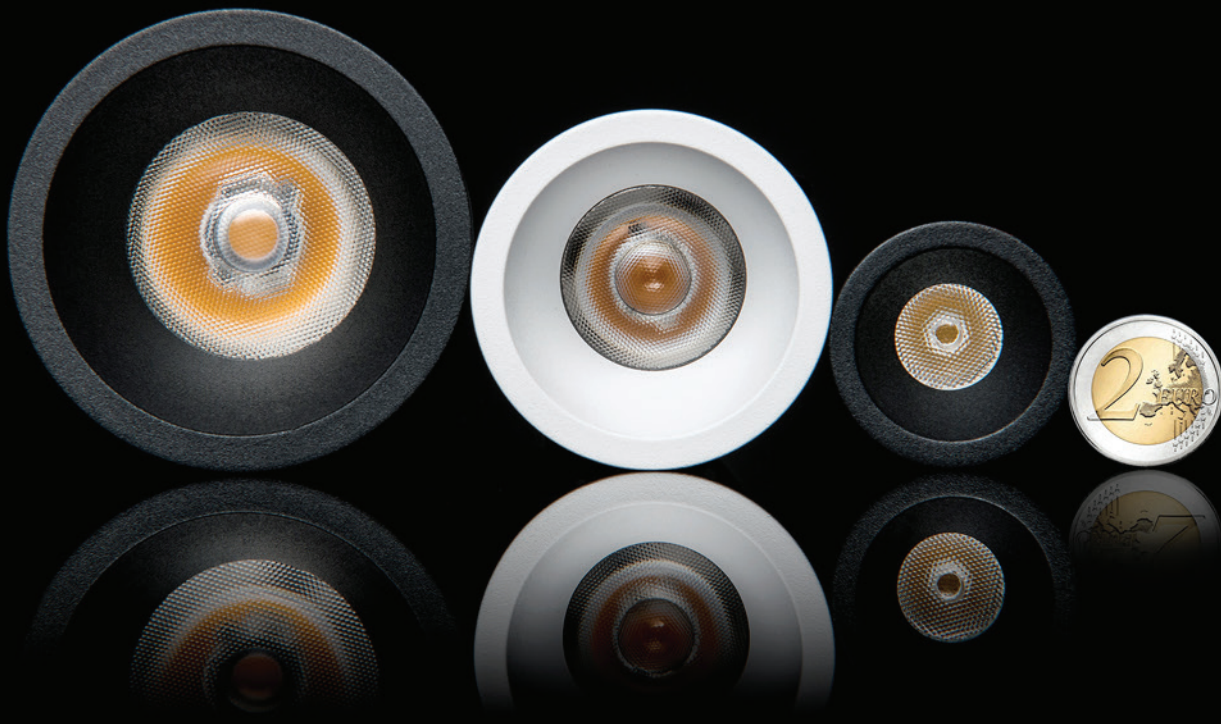

** Price without VAT
Preis ohne MwSt
Cena bez DPH
Cena bez DPH

White
Weiß
Bílá
Biela

Black
Schwarz
Černá
Čierna

RAY

EN

Series of recessed spot lights for interior mounting, equipped with COB LED.

Housing made of aluminium.