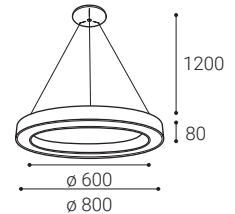

SATURN 80 P-Z, B

#	W	K	lm		€**
3270833	80	3.000	4.200	-	332 €
3270843	80	4.000	4.400	-	332 €
3270833D	80	3.000	4.200	DALI/PUSH	444 €
3270843D	80	4.000	4.400	DALI/PUSH	444 €
3270853	80	2 CCT*	4.400	-	380 €
3270853D	80	2 CCT*	4.400	DALI/PUSH	492 €