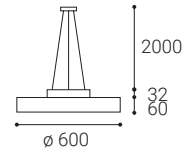

RINGO 60 P-Z, B

	#	W	K	lm	↻	€**
	3111133	54	3.000	4.580	-	358 €
	3111133D	54	3.000	4.580	DALI/PUSH	458 €

< 30 m²