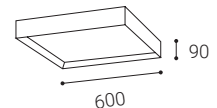

MILO 60, B

	#	W	K	lm	↻	€**
	1272353	60	2 CCT*	4.000	-	210 €
	1272353D	60	2 CCT*	4.000	DALI/PUSH	280 €

B