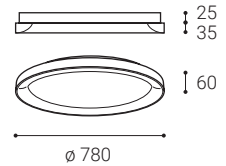

BELLA SLIM 78, CF

#	W	K	lm		€**
1271758	60	2 CCT*	4.200	-	298 €
1271758D	60	2 CCT*	4.200	DALI/PUSH	358 €

CF

Suspended p.221
Pendelleuchte s.221
Závěsné str.221
Závěsné str.221