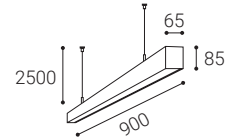

LINO 90 Z

LINO 90 P-Z, W

#	W	K	lm		€**
3310151	12-20⁺	3 CCT*	1.380-2.300	-	145 €
3310151D	20	3 CCT*	2.300	DALI	190 €
3310151P	20	3 CCT*	2.300	PUSH	190 €

LINO 90 P-Z, B

#	W	K	lm		€**
3310153	12-20⁺	3 CCT*	1.380-2.300	-	145 €
3310153D	20	3 CCT*	2.300	DALI	190 €
3310153P	20	3 CCT*	2.300	PUSH	190 €

LINO 90 P/N-Z, W

#	W	K	lm		€**
3310251	12-20⁺	3 CCT*	1.380-2.300	-	160 €
3310251D	20	3 CCT*	2.300	DALI	205 €
3310251P	20	3 CCT*	2.300	PUSH	205 €

LINO 90 P/N-Z, B

#	W	K	lm		€**
3310253	12-20⁺	3 CCT*	1.380-2.300	-	160 €
3310253D	20	3 CCT*	2.300	DALI	205 €
3310253P	20	3 CCT*	2.300	PUSH	205 €

*ADJUSTABLE POWER

*3 CCT SWITCH

For info see p.320
Für Info siehe S.320
Info na s.320
Info na s.320

** Price without VAT
Preis ohne MwSt
Cena bez DPH
Cena bez DPH