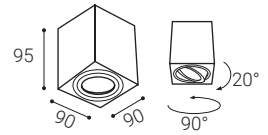

BOX, W

	#	W	K	lm	↻	€**
	1160131	6	3.000	530	-	55 €

** Price without VAT
Preis ohne MwSt
Cena bez DPH
Cena bez DPH

White
Weiß
Bílá
Biela