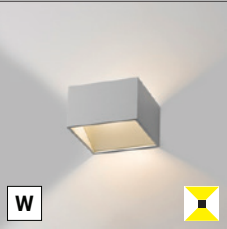

4100131

6

3.000

400

-

45 €

W