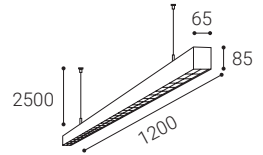

LINO LASER Z

LINO LASER 120 P-Z, B

#	W	K	lm		€**
3312333	24-32⁺	3.000	2.700-3.600	-	210 €
3312333D	32	3.000	3.600	DALI	265 €
3312333P	32	3.000	3.600	PUSH	265 €
3312343	24-32⁺	4.000	2.900-3.850	-	210 €
3312343D	32	4.000	3.850	DALI	265 €
3312343P	32	4.000	3.850	PUSH	265 €

CASAMBI option

LINO LASER 120 P/N-Z, B

#	W	K	lm		€**
3312433	24-32⁺	3.000	2.700-3.600	-	235 €
3312433D	32	3.000	3.600	DALI	285 €
3312433P	32	3.000	3.600	PUSH	285 €
3312443	24-32⁺	4.000	2.900-3.850	-	235 €
3312443D	32	4.000	3.850	DALI	285 €
3312443P	32	4.000	3.850	PUSH	285 €

CASAMBI option

*ADJUSTABLE POWER

CASAMBI option

For info see p.320
Für Info siehe S.320
Info na s.320
Info na s.320

** Price without VAT
Preis ohne MwSt
Cena bez DPH
Cena bez DPH

B Black
Schwarz
Černá
Čierna