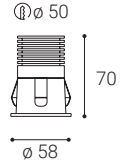

RAY S

RAY S, W # W K lm ↻ €**

2250231

6

3.000

480

*

35 €

W

RAY S, B # W K lm ↻ €**

2250233

6

3.000

450

*

35 €

B

** Price without VAT
Preis ohne MwSt
Cena bez DPH
Cena bez DPH

* Dimmable on request
Dimmbar auf Anfrage
Strmívatelné na poptávku
Strmívatelné na dopyt

W White
Weiß
Bílá
Biela

B Black
Schwarz
Černá
Čierna