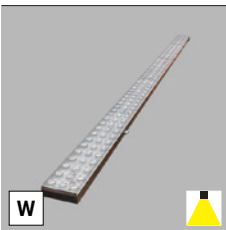

XENO LED 150 EM

#	▲	🕒	W	K	lm	↻	€**
6350241DEM60	60°	3h	25-75*	4.000	12.000	DALI	199 €
6350241DEM90	90°	3h	25-75*	4.000	12.000	DALI	199 €

W

< 50 m²

NEW

CRI 80+