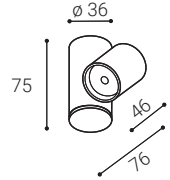

** Price without VAT
Preis ohne MwSt
Cena bez DPH
Cena bez DPH

W White
Weiß
Bílá
Biela

B Black
Schwarz
Černá
Čierna

KLIP ON

EN

Adjustable, tiltable round surface light fitting for interior mounting, equipped with COB LED.
Housing made of aluminium.
Available in chrome, white or black color.