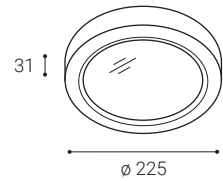

EASY-R ON, L

	#	W	K	lm	↻	€**
	2190631	18	3.000	1.620	-	25 €
	2190841	18	4.000	1.800	-	25 €

W

160°

8 - 12 m²

Recessed p.199
Eingebaut s.199
Zápusťná str:199
Zápusťná str:199

** Price without VAT
Preis ohne MwSt
Cena bez DPH
Cena bez DPH

W

White
Weiß
Bílá
Biela