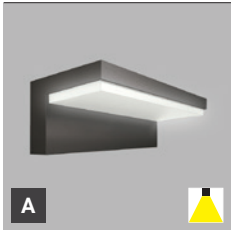

HUGO

HUGO, A

#	W	K	lm	↻	€**
5200334	9	3.000	376	-	55 €