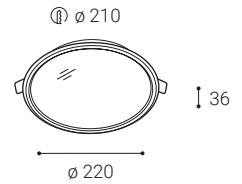

EASY-R, L

	#	W	K	lm		€**
	2190431	18	3.000	1.620	-	21 €
	2190441	18	4.000	1.800	-	21 €

** Price without VAT
Preis ohne MwSt
Cena bez DPH
Cena bez DPH

W White
Weiß
Bílá
Biela

**EN**

Recessed round light fitting for interior mounting, equipped with SMD LEDs. Housing made of polycarbonate. Available in 2 sizes, white color.