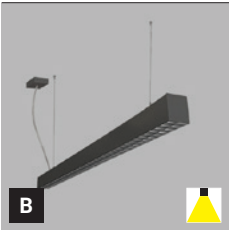

LINO LASER Z

LINO LASER 120 P-Z, B

#	W	K	lm		€**
3312333	24-32⁺	3.000	2.700-3.600	-	210 €
3312333D	32	3.000	3.600	DALI	265 €
3312333P	32	3.000	3.600	PUSH	265 €
3312343	24-32⁺	4.000	2.900-3.850	-	210 €
3312343D	32	4.000	3.850	DALI	265 €
3312343P	32	4.000	3.850	PUSH	265 €

CASAMBI option