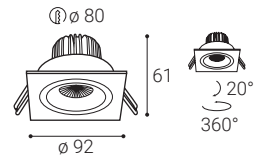

For info see p.320
Für Info siehe S.320
Info na s.320
Info na s.320

** Price without VAT
Preis ohne MwSt
Cena bez DPH
Cena bez DPH

EN

Recessed spot lights for interior or exterior mounting with IP65, equipped with COB LED. The luminaire is available in two versions, fixed and tiltable. Housing made of aluminium. Available in white and black color.