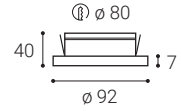

STATIC

STATIC

#	W	K	lm		€**
2050131	7	3.000	550	-	32 €
2050131D	7	3.000	550	DALI/PUSH	61 €

CASAMBI option
For info see p.320
Für Info siehe S.320
Info na s.320
Info na s.320

** Price without VAT
Preis ohne MwSt
Cena bez DPH
Cena bez DPH

ST Satin
Satin
Satén
Satén