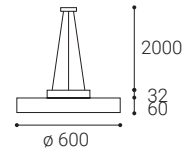

RINGO 60 P/N-Z, W

	#	W	K	lm	↻	€**
	3111231	54+6	3.000	4.940	-	468 €
	3111231D	54+6	3.000	4.940	DALI/PUSH	576 €

< 30 m²