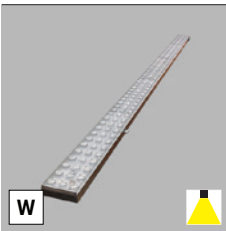

XENO

XENO LED 150

#	▲	W	K	lm	↻	€**
6350141D	90°	25-75*	4.000	12.000	DALI	109 €
6351341D	60°	25-75*	4.000	12.000	DALI	109 €

W

< 50 m²

NEW

CRI 80+