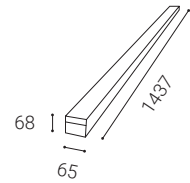

XENO

XENO LED 150

#	▲	W	K	lm	↻	€**
6350141D	90°	25-75*	4.000	12.000	DALI	109 €
6351341D	60°	25-75*	4.000	12.000	DALI	109 €

W

< 50 m²

NEW

CRI 80+

XENO LED 150 120°

#	▲	W	K	lm	↻	€**
6351441D	120°	25-75*	4.000	12.000	DALI	109 €

W

< 50 m²

NEW

CRI 80+

XENO LED 150 EM

#	▲	🕒	W	K	lm	↻	€**
6350241DEM60	60°	3h	25-75*	4.000	12.000	DALI	199 €
6350241DEM90	90°	3h	25-75*	4.000	12.000	DALI	199 €

W

< 50 m²

NEW

CRI 80+

XENO LED 150 EM 120°

#	▲	🕒	W	K	lm	↻	€**
6350241DEM120	120°	3h	25-75*	4.000	12.000	DALI	199 €

W

< 50 m²

NEW

CRI 80+

*ADJUSTABLE POWER

** Price without VAT
Preis ohne MwSt
Cena bez DPH
Cena bez DPH

W White
Weiß
Bílá
Biela