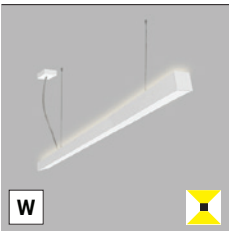

LINO 150 P/N-Z, W

#	W	K	lm		€**
3310651	31-39+	3 CCT*	3.570-4.490	-	235 €
3310651D	39	3 CCT*	4.490	DALI	285 €
3310651P	39	3 CCT*	4.490	PUSH	285 €