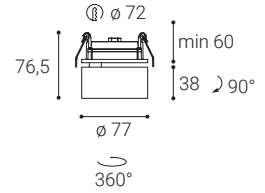

KLIP

KLIP, CB

#	W	K	lm		€**
21507253	11	2.700	770	-	72 €
21507253D	11	2.700	770	DALI/PUSH	104 €
21507353	11	3.000	770	-	72 €
21507353D	11	3.000	770	DALI/PUSH	104 €

KLIP, CC

#	W	K	lm		€**
21507255	11	2.700	770	-	76 €
21507255D	11	2.700	770	DALI/PUSH	109 €
21507355	11	3.000	770	-	76 €
21507355D	11	3.000	770	DALI/PUSH	109 €