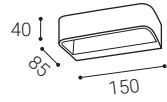

WALL

WALL R # W K lm ↻ €**

4100231

6

3.000

400

-

45 €

W

WALL Q # W K lm ↻ €**

4100131

6

3.000

400

-

45 €

W

** Price without VAT
Preis ohne MwSt
Cena bez DPH
Cena bez DPH

W White
Weiß
Bílá
Biela