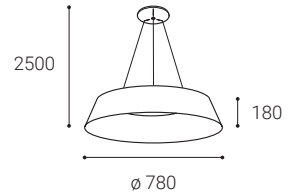

KATY 78 Z

KATY 78 Z, W

#	W	K	lm		€**
3272851	80	2 CCT*	4.400	-	310 €
3272851D	80	2 CCT*	4.400	DALI/PUSH	420 €

KATY 78 Z, B

#	W	K	lm		€**
3272853	80	2 CCT*	4.400	-	310 €
3272853D	80	2 CCT*	4.400	DALI/PUSH	420 €

KATY 78 Z, CF

#	W	K	lm		€**
3272858	80	2 CCT*	4.400	-	310 €
3272858D	80	2 CCT*	4.400	DALI/PUSH	420 €

*2 CCT SWITCH

For info see p.320
Für Info siehe S.320
Info na s.320
Info na s.320

** Price without VAT
Preis ohne MwSt
Cena bez DPH
Cena bez DPH