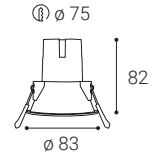

ZERO

ZERO M, W

#	W	K	lm		€**
2280131	7	3.000	450	-	28 €
2280131D	7	3.000	450	DALI/PUSH	61 €

ZERO M, B

#	W	K	lm		€**
2280133	7	3.000	400	-	28 €
2280133D	7	3.000	400	DALI/PUSH	61 €

ZERO XL, W

#	W	K	lm		€**
2280231	10	3.000	650	-	35 €
2280231D	10	3.000	650	DALI/PUSH	68 €
2280241	10	4.000	700	-	35 €
2280241D	10	4.000	700	DALI/PUSH	68 €

ZERO XL, B

#	W	K	lm		€**
2280233	10	3.000	600	-	35 €
2280233D	10	3.000	600	DALI/PUSH	68 €
2280243	10	4.000	650	-	35 €
2280243D	10	4.000	650	DALI/PUSH	68 €

For info see p.320
Für Info siehe S.320
Info na s.320
Info na s.320

** Price without VAT
Preis ohne MwSt
Cena bez DPH
Cena bez DPH