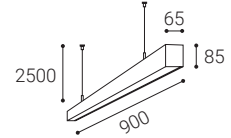

LINO 90 Z

LINO 90 P-Z, W

#	W	K	lm		€**
3310151	12-20⁺	3 CCT*	1.380-2.300	-	145 €
3310151D	20	3 CCT*	2.300	DALI	190 €
3310151P	20	3 CCT*	2.300	PUSH	190 €

LINO 90 P-Z, B

#	W	K	lm		€**
3310153	12-20⁺	3 CCT*	1.380-2.300	-	145 €
3310153D	20	3 CCT*	2.300	DALI	190 €
3310153P	20	3 CCT*	2.300	PUSH	190 €

LINO 90 P/N-Z, W

#	W	K	lm		€**
3310251	12-20⁺	3 CCT*	1.380-2.300	-	160 €
3310251D	20	3 CCT*	2.300	DALI	205 €
3310251P	20	3 CCT*	2.300	PUSH	205 €

LINO 90 P/N-Z, B

#	W	K	lm		€**
3310253	12-20⁺	3 CCT*	1.380-2.300	-	160 €
3310253D	20	3 CCT*	2.300	DALI	205 €
3310253P	20	3 CCT*	2.300	PUSH	205 €

*ADJUSTABLE POWER

*3 CCT SWITCH

For info see p.320
Für Info siehe S.320
Info na s.320
Info na s.320

** Price without VAT
Preis ohne MwSt
Cena bez DPH
Cena bez DPH