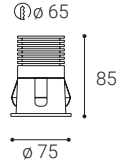

RAY M

RAY M, W

#	W	K	lm		€**
2250331	10	3.000	850	-	45 €
2250331D	10	3.000	850	DALI/PUSH	74 €

W

CASAMBI option

RAY M, B

#	W	K	lm		€**
2250333	10	3.000	790	-	45 €
2250333D	10	3.000	790	DALI/PUSH	74 €

B

CASAMBI option

For info see p.320
Für Info siehe S.320
Info na s.320
Info na s.320

** Price without VAT
Preis ohne MwSt
Cena bez DPH
Cena bez DPH

White
Weiß
Bílá
Biela

Black
Schwarz
Černá
Čierna