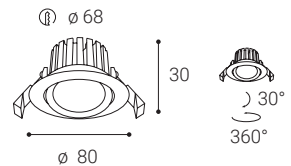

MAX 2, B

#	W	K	lm		€**
2231633	8W	3.000	735	-	29 €
2231633D	8W	3.000	735	DALI/PUSH	58 €
2231643	8W	4.000	735	-	29 €
2231643D	8W	4.000	735	DALI/PUSH	58 €