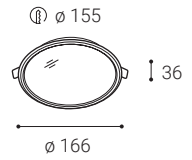

EASY-R, L

	#	W	K	lm		€**
	2190431	18	3.000	1.620	-	21 €
	2190441	18	4.000	1.800	-	21 €

** Price without VAT
Preis ohne MwSt
Cena bez DPH
Cena bez DPH

W White
Weiß
Bílá
Biela

**EN**

Recessed round light fitting for interior mounting, equipped with SMD LEDs. Housing made of polycarbonate. Available in 2 sizes, white color.