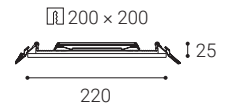

SLIM-Q, L # W K lm €**

	2183031	20	3.000	1.600	-	48 €