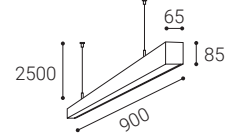

LINO 90 Z

LINO 90 P-Z, W

#	W	K	lm		€**
3310151	12-20⁺	3 CCT*	1.380-2.300	-	145 €
3310151D	20	3 CCT*	2.300	DALI	190 €
3310151P	20	3 CCT*	2.300	PUSH	190 €

LINO 90 P-Z, B

#	W	K	lm		€**
3310153	12-20⁺	3 CCT*	1.380-2.300	-	145 €
3310153D	20	3 CCT*	2.300	DALI	190 €
3310153P	20	3 CCT*	2.300	PUSH	190 €

LINO 90 P/N-Z, W

#	W	K	lm		€**
3310251	12-20⁺	3 CCT*	1.380-2.300	-	160 €
3310251D	20	3 CCT*	2.300	DALI	205 €
3310251P	20	3 CCT*	2.300	PUSH	205 €

LINO 90 P/N-Z, B

#	W	K	lm		€**
3310253	12-20⁺	3 CCT*	1.380-2.300	-	160 €
3310253D	20	3 CCT*	2.300	DALI	205 €
3310253P	20	3 CCT*	2.300	PUSH	205 €

*ADJUSTABLE POWER

*3 CCT SWITCH

For info see p.320
Für Info siehe S.320
Info na s.320
Info na s.320

** Price without VAT
Preis ohne MwSt
Cena bez DPH
Cena bez DPH