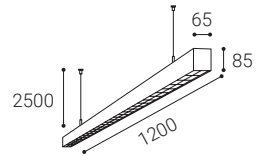

LINO LASER Z

LINO LASER 120 P-Z, B

#	W	K	lm		€**
3312333	24-32⁺	3.000	2.700-3.600	-	210 €
3312333D	32	3.000	3.600	DALI	265 €
3312333P	32	3.000	3.600	PUSH	265 €
3312343	24-32⁺	4.000	2.900-3.850	-	210 €
3312343D	32	4.000	3.850	DALI	265 €
3312343P	32	4.000	3.850	PUSH	265 €

CASAMBI option

LINO LASER 120 P/N-Z, B

#	W	K	lm		€**
3312433	24-32⁺	3.000	2.700-3.600	-	235 €
3312433D	32	3.000	3.600	DALI	285 €
3312433P	32	3.000	3.600	PUSH	285 €
3312443	24-32⁺	4.000	2.900-3.850	-	235 €
3312443D	32	4.000	3.850	DALI	285 €
3312443P	32	4.000	3.850	PUSH	285 €

CASAMBI option

*ADJUSTABLE POWER

CASAMBI option

For info see p.320
Für Info siehe S.320
Info na s.320
Info na s.320

** Price without VAT
Preis ohne MwSt
Cena bez DPH
Cena bez DPH

B Black
Schwarz
Černá
Čierna