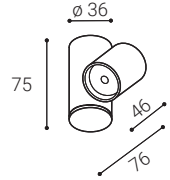

SPY

SPY, W

	#	W	K	lm	↻	€**
 	1111231	4	3.000	250	-	65 €