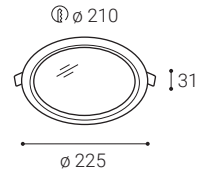

EASY-R ON, L

	#	W	K	lm		€**
	2190631	18	3.000	1.620	-	25 €
	2190841	18	4.000	1.800	-	25 €

Ceiling p.73
Decke s.73
Stropní str.73
Stropné str.73

** Price without VAT
Preis ohne MwSt
Cena bez DPH
Cena bez DPH

White
Weiß
Biłá
Biela