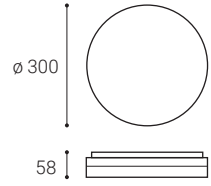

HF Sensor

REMOTE CONTROL # €**