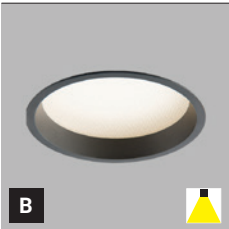

ZETA M, B

#	W	K	lm		€**
2250633	20	3.000	2.000	-	72 €
2250633D	20	3.000	2.000	DALI/PUSH	105 €