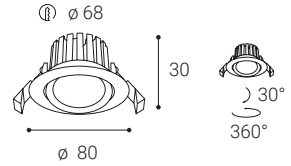

MAX 2, W

#	W	K	lm		€**
2231631	8W	3.000	735	-	29 €
2231631D	8W	3.000	735	DALI/PUSH	58 €
2231641	8W	4.000	735	-	29 €
2231641D	8W	4.000	735	DALI/PUSH	58 €