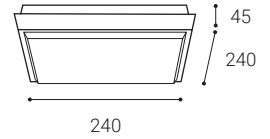

A

QUADO L, A

	#	W	K	lm	↻	€**
	5130934	25	3.000	2.000	-	96 €

A

** Price without VAT
 Preis ohne MwSt
 Cena bez DPH
 Cena bez DPH

A Anthracite
 Anthrazit
 Antracitová
 Antracitová

**EN**

Outdoor round surface mounted light fitting equipped with SMD LED.
Housing made of aluminium, Diffusor in polycarbonate.
Available in anthracite color.