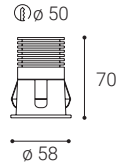

** Price without VAT
Preis ohne MwSt
Cena bez DPH
Cena bez DPH

* Dimmable on request
Dimmbar auf Anfrage
Strmívatelné na poptávku
Strmívatelné na dopyt

W White
Weiß
Bílá
Biela

B Black
Schwarz
Černá
Čierna