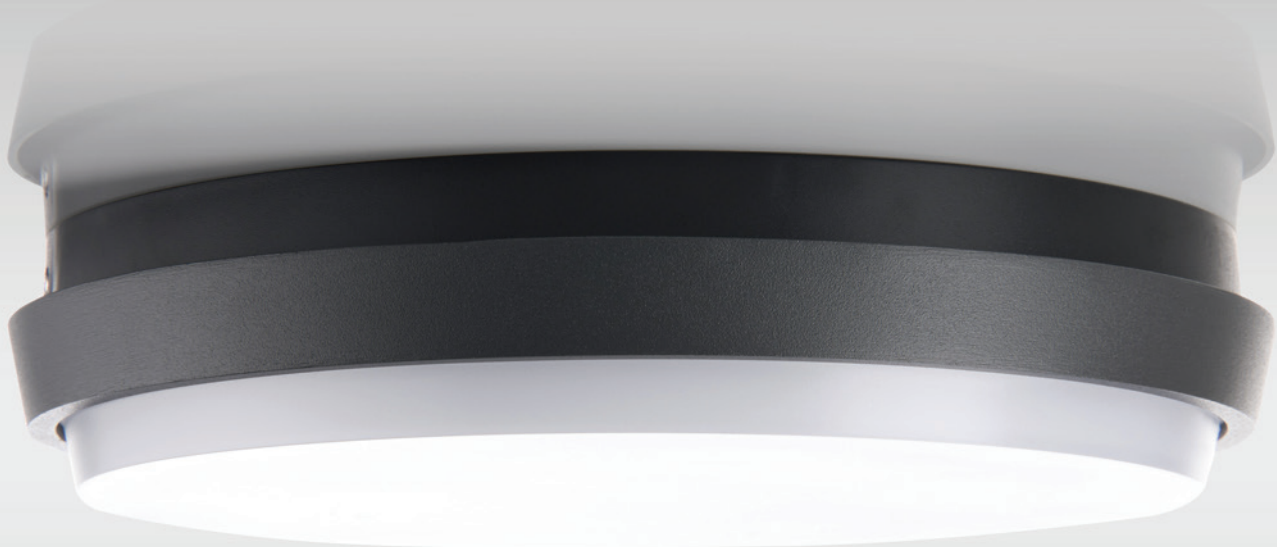

A

QUADO L, A

	#	W	K	lm	↻	€**
	5130934	25	3.000	2.000	-	96 €

A

** Price without VAT
 Preis ohne MwSt
 Cena bez DPH
 Cena bez DPH

A Anthracite
 Anthrazit
 Antracitová
 Antracitová

**EN**

Outdoor round surface mounted light fitting equipped with SMD LED.
Housing made of aluminium, Diffusor in polycarbonate.
Available in anthracite color.