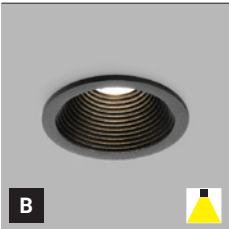

SPLASH, B

#	W	K	lm	↻	€**
2111033	7	3.000	525	-	40 €
2111033D	7	3.000	525	DALI/PUSH	69 €

B

CASAMBI option

CASAMBI option

For info see p.320
Für Info siehe S.320
Info na s.320
Info na s.320

** Price without VAT
Preis ohne MwSt
Cena bez DPH
Cena bez DPH

W
White
Weiß
Bílá
Biela

B
Black
Schwarz
Černá
Čierna