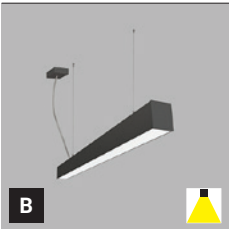

LINO 90 P-Z, B

#	W	K	lm		€**
3310153	12-20⁺	3 CCT*	1.380-2.300	-	145 €
3310153D	20	3 CCT*	2.300	DALI	190 €
3310153P	20	3 CCT*	2.300	PUSH	190 €