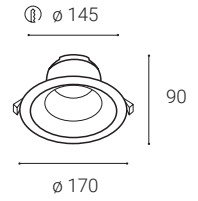

ALFA 17

ALFA 17

#	W	K	lm		€**
2231251	17	3 CCT*	1.600-1.850	-	40 €
2231251D	17	3 CCT*	1.850	DALI/PUSH	73 €