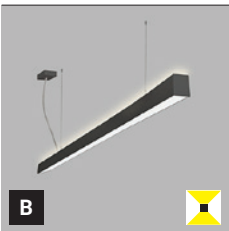

LINO 150 P/N-Z, B

#	W	K	lm		€**
3310653	31-39+	3 CCT*	3.570-4.490	-	235 €
3310653D	39	3 CCT*	4.490	DALI	285 €
3310653P	39	3 CCT*	4.490	PUSH	285 €