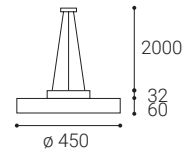

RINGO 45 P/N-Z, B

	#	W	K	lm	↻	€**
	31111033	42+5	3.000	3.930	-	358 €
	31111033D	42+5	3.000	3.930	DALI/PUSH	443 €

< 20 m²

White rose
Weißer Baldachin
Bílá rozeta
Biela podstava