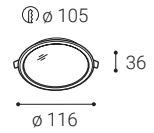

EASY-R

EASY-R, S

	#	W	K	lm		€**
	2190231	6	3.000	540	-	15 €