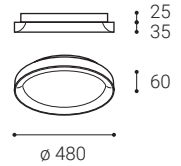

BELLA SLIM

BELLA SLIM 48, W

#	W	K	lm		€**
1271651	38	2 CCT*	2.660	-	140 €
1271651D	38	2 CCT*	2.660	DALI/PUSH	198 €

W

CASAMBI option

BELLA SLIM 48, B

#	W	K	lm		€**
1271653	38	2 CCT*	2.660	-	140 €
1271653D	38	2 CCT*	2.660	DALI/PUSH	198 €

B

CASAMBI option

BELLA SLIM 48, CF

#	W	K	lm		€**
1271658	38	2 CCT*	2.660	-	140 €
1271658D	38	2 CCT*	2.660	DALI/PUSH	198 €

CF

CASAMBI option

*2 CCT SWITCH

Suspended p.220
Pendelleuchte s.220
Závěsné str.220
Závěsné str.220

Color temperature switch
Farbtemperatursteuerung
Přepínač barvy světla
Přepínač barvy svetla