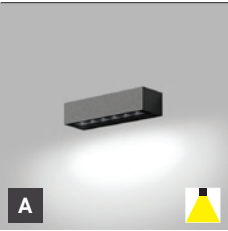

BENO

BENO 1, A # W K lm ↻ €**