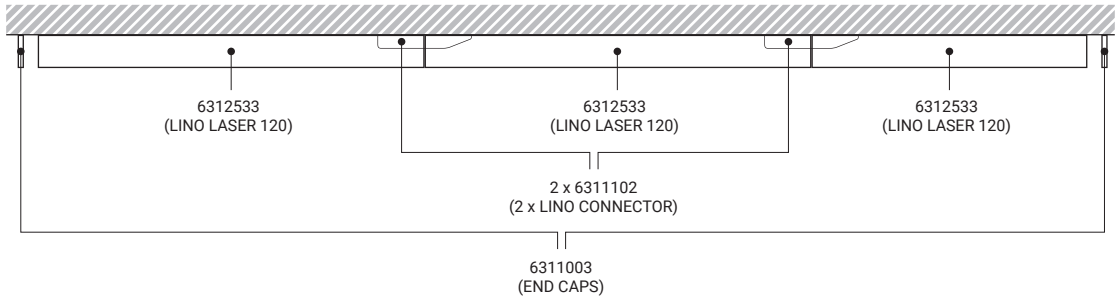

Suspended version | Hängende Version | Závěsná verze | Závěsná verzia

EN

System of linear, modular luminaires, connectable into endless lines. Available with 3 different optics and in a dimmable version. Couplings, hinges, power supply and other components are available. Made of metal. Available in white.