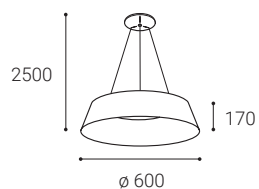

KATY 60 Z

KATY 60 Z, W # W K lm ↻ €**

3272751
3272751D

60

2 CCT*

3.400

-

245 €

DALI/PUSH

329 €

W

< 20 m²

KATY 60 Z, B # W K lm ↻ €**

3272753
3272753D

60

2 CCT*

3.400

-

245 €

DALI/PUSH

329 €

B

< 20 m²

KATY 60 Z, CF # W K lm ↻ €**

3272758
3272758D

60

2 CCT*

3.400

-

245 €

DALI/PUSH

329 €

CF

< 20 m²

*2 CCT SWITCH

White rose
Weißer Baldachin
Bílá rozeta
Biela podstava

Black rose
Schwarzer Baldachin
Černá rozeta
Čierna podstava

Coffee rose
Kaffee Baldachin
Kávová rozeta
Kávová podstava