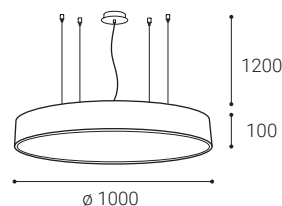

MONO 100 P-Z, W

#	W	K	lm		€**
3271531	153	3.000	9.900	-	555 €
3271541	153	4.000	10.400	-	555 €
3271531D	153	3.000	9.900	DALI/PUSH	733 €
3271541D	153	4.000	10.400	DALI/PUSH	733 €
3271551	153	2 CCT*	10.400	-	660 €
3271551D	153	2 CCT*	10.400	DALI/PUSH	830 €